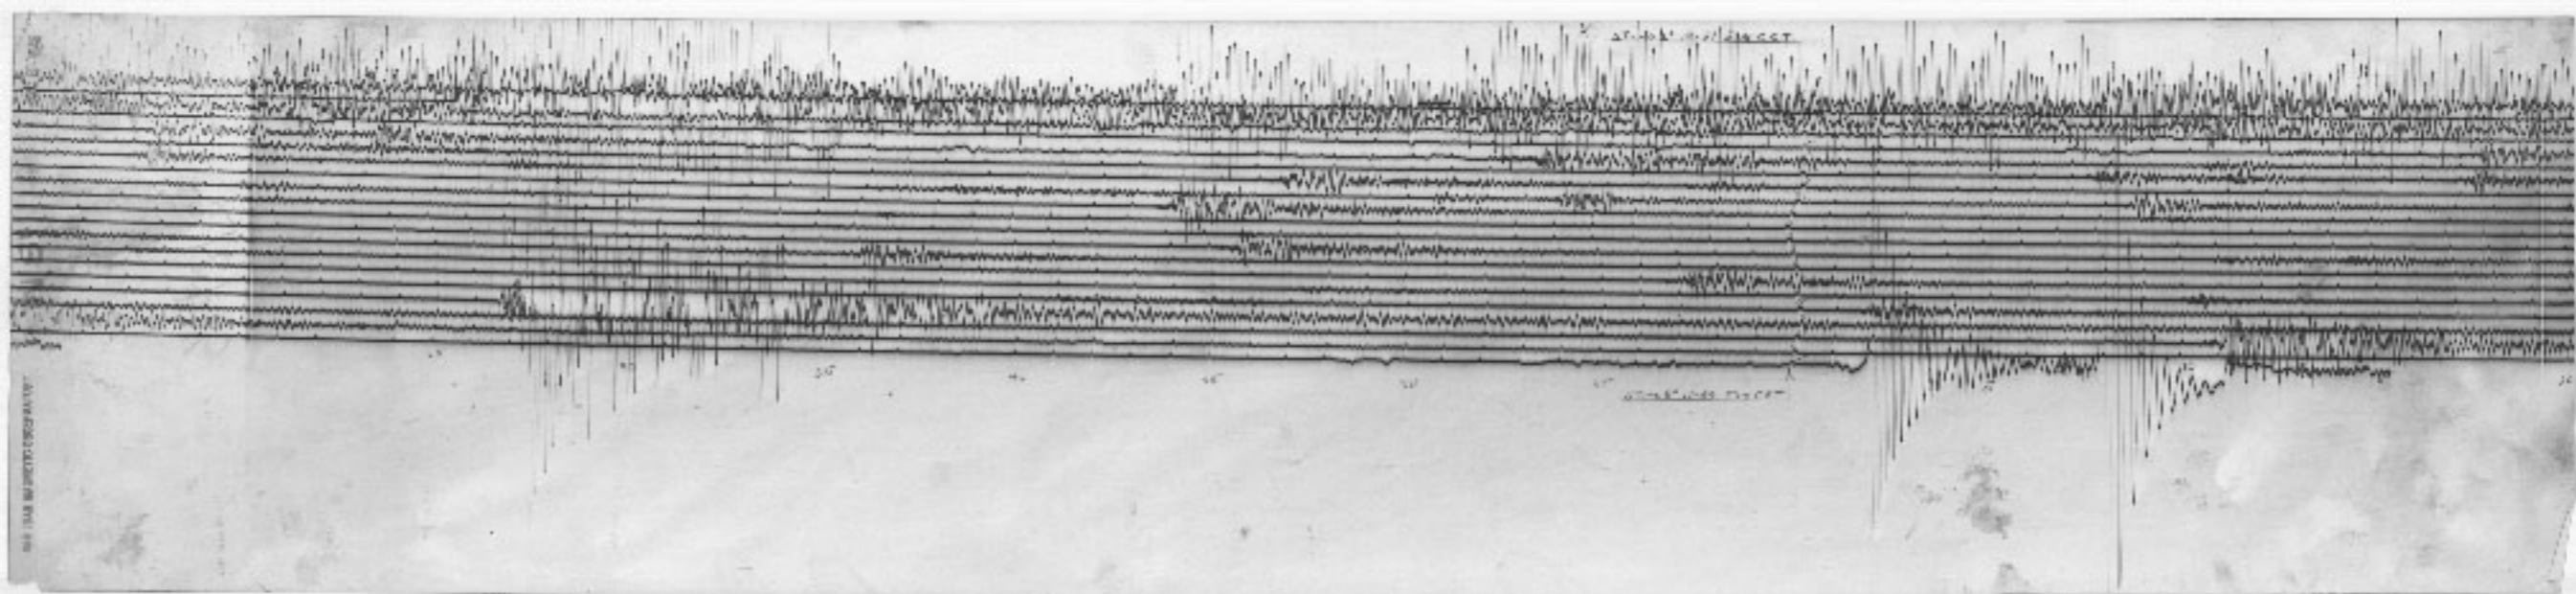

100

SAULT LAKE  
1902 7-2-1906

21 W. 4. 7

21  
22  
23

24

12 0. 4 7

45

TRACING NO. 2115. AUG 7 1958. CEELESTIAL MEASUREMENTS