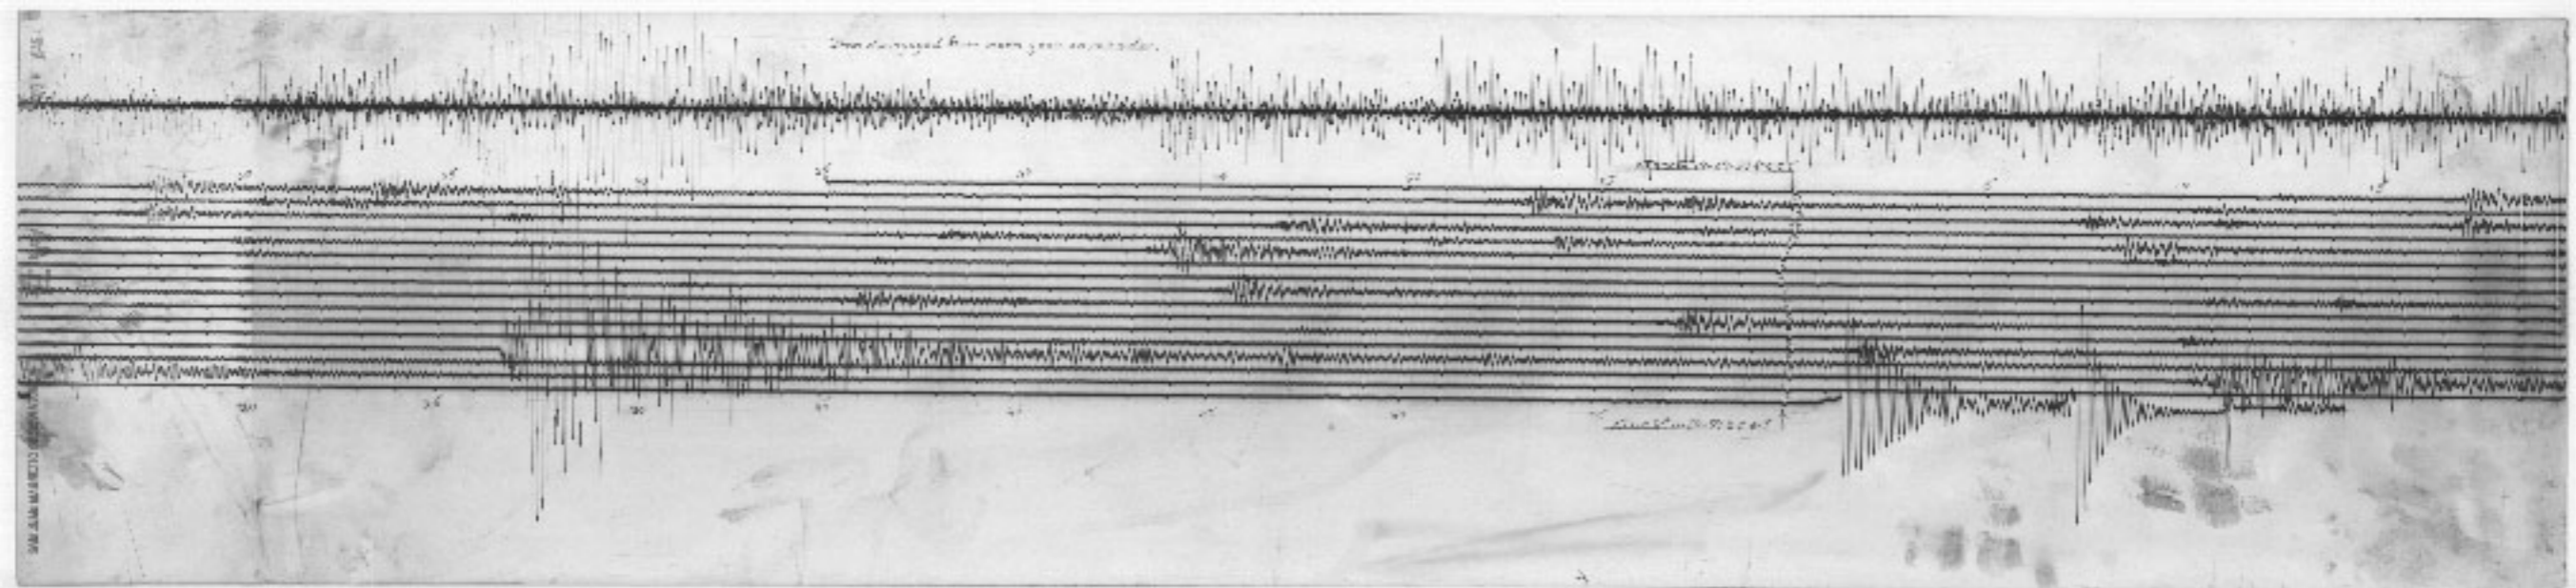

Two damaged from near year on reader.

100

100