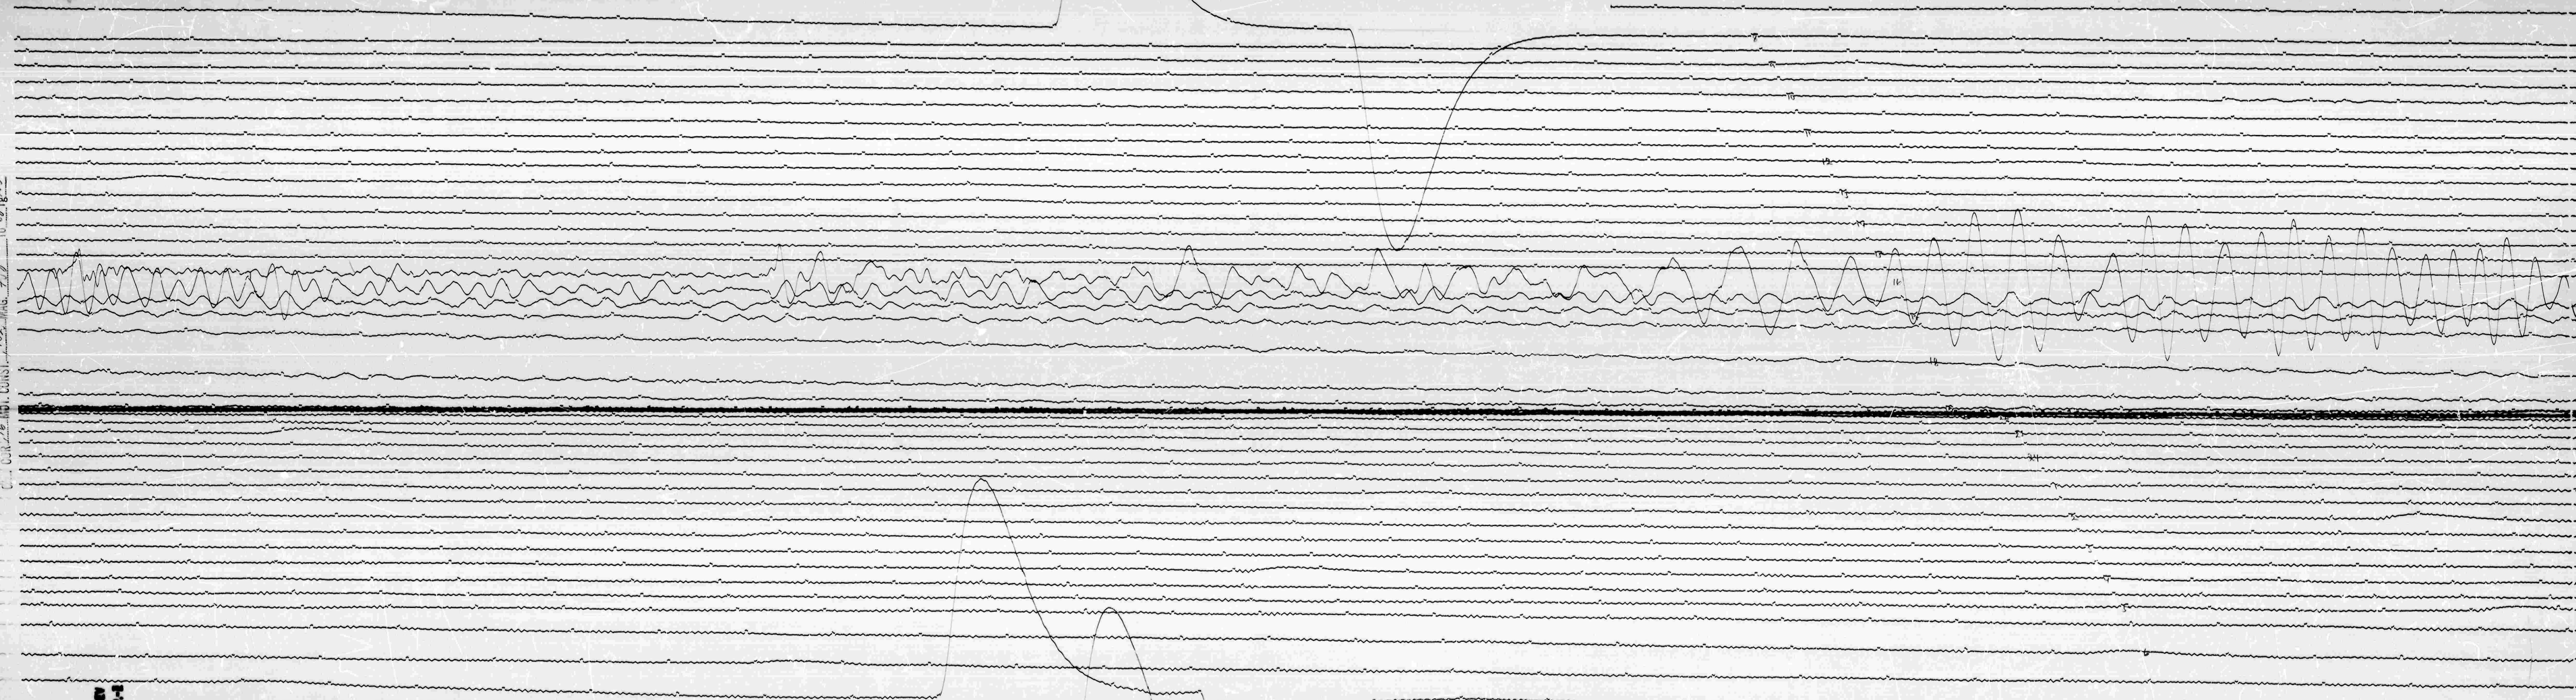

APR 29 1965

STATION KELOWE, DATE IN 29 APR 1965, NOT 1/2
U.S. GEOLOGICAL SURVEY, OFF. OF GEOPHYSICAL RESEARCH, GCI, COOR. 10
C. OUR 16, INST. CONST. 102, MAG. 7.0

53

APR 30 1965