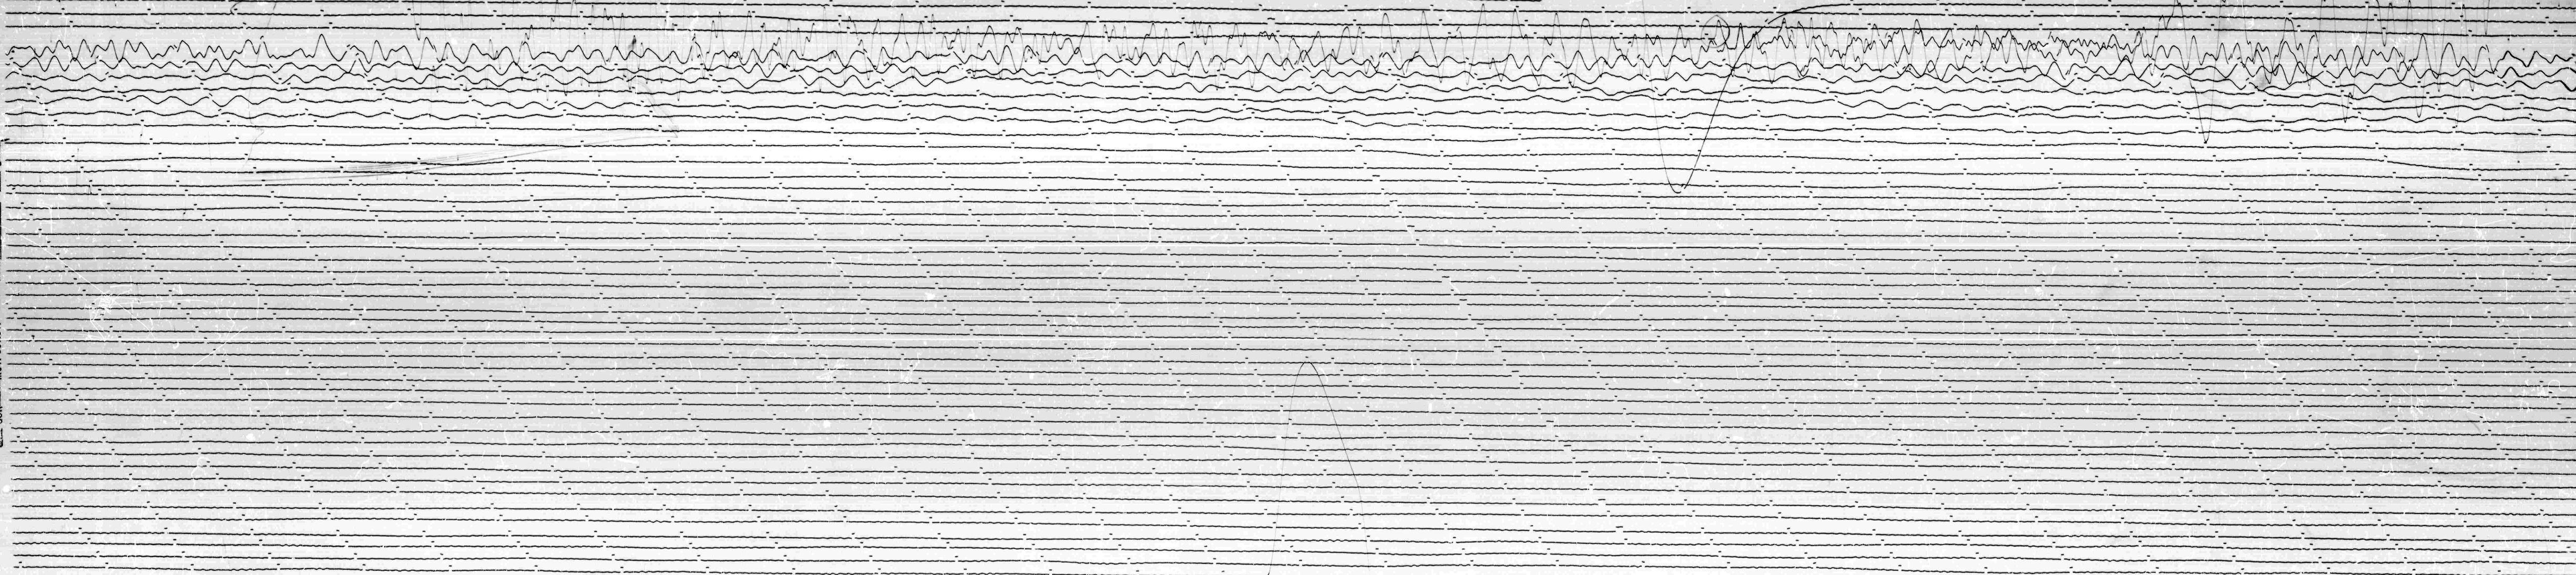

APR 29 1965

STATION SCP COMP. DATE 7/20/64 GRID. MOT U
ON 14:02 GCT OFF 12.5° GCT CORR. +290 T12-57 GCT.
CA. CURS. 162 MOT. CONST. 0. MAG. 7.50 TO 30.78 1965.0

SCP
L.P.-2
APR 30 1965