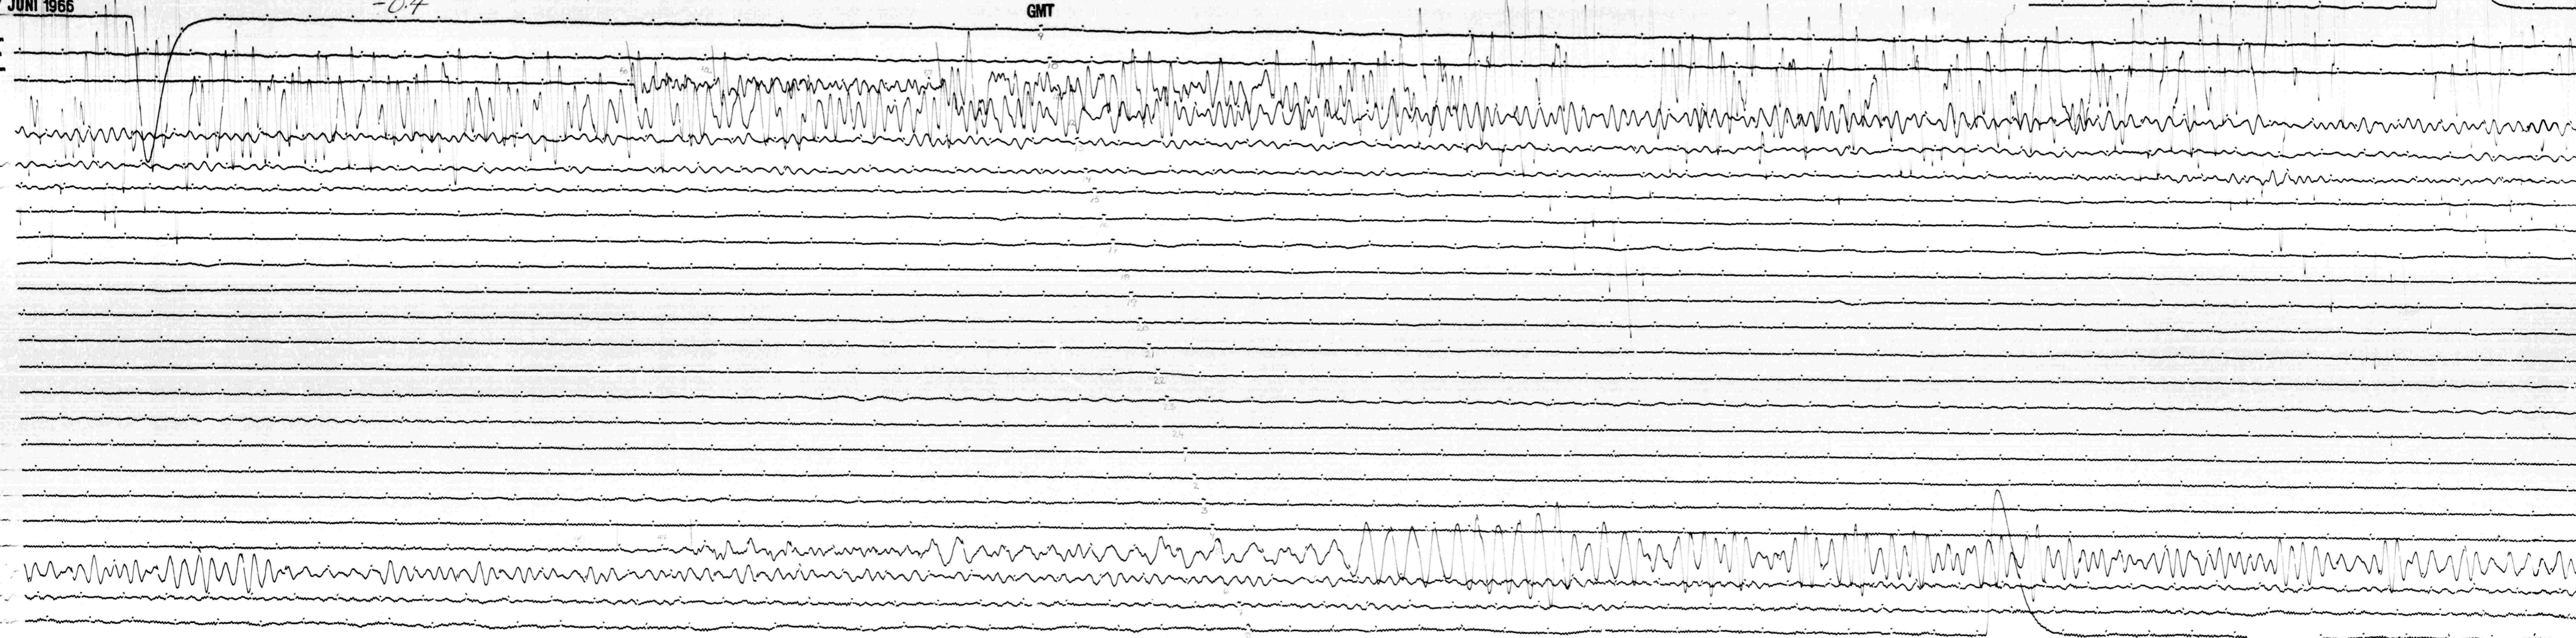

27 JUNI 1966

-0.4

GMT

↑ E

2

9  
10  
11  
12  
13  
14  
15  
16  
17  
18  
19  
20  
21  
22  
23  
24  
25

STATION LIME COMP E MAG 5500 CALCUR 0.5 GO-0926N/A  
 DATE ON 27/6/66 TIME ON 0823 CORR / MS @ CMT  
 DATE OFF 28/6/66 TIME 0450 CORR / MS @ CMT  
 Tol 50g/100 Remarks:

GRND MOT. ↑

28 JUNI 1966

U-2

TIMBA

-0.5