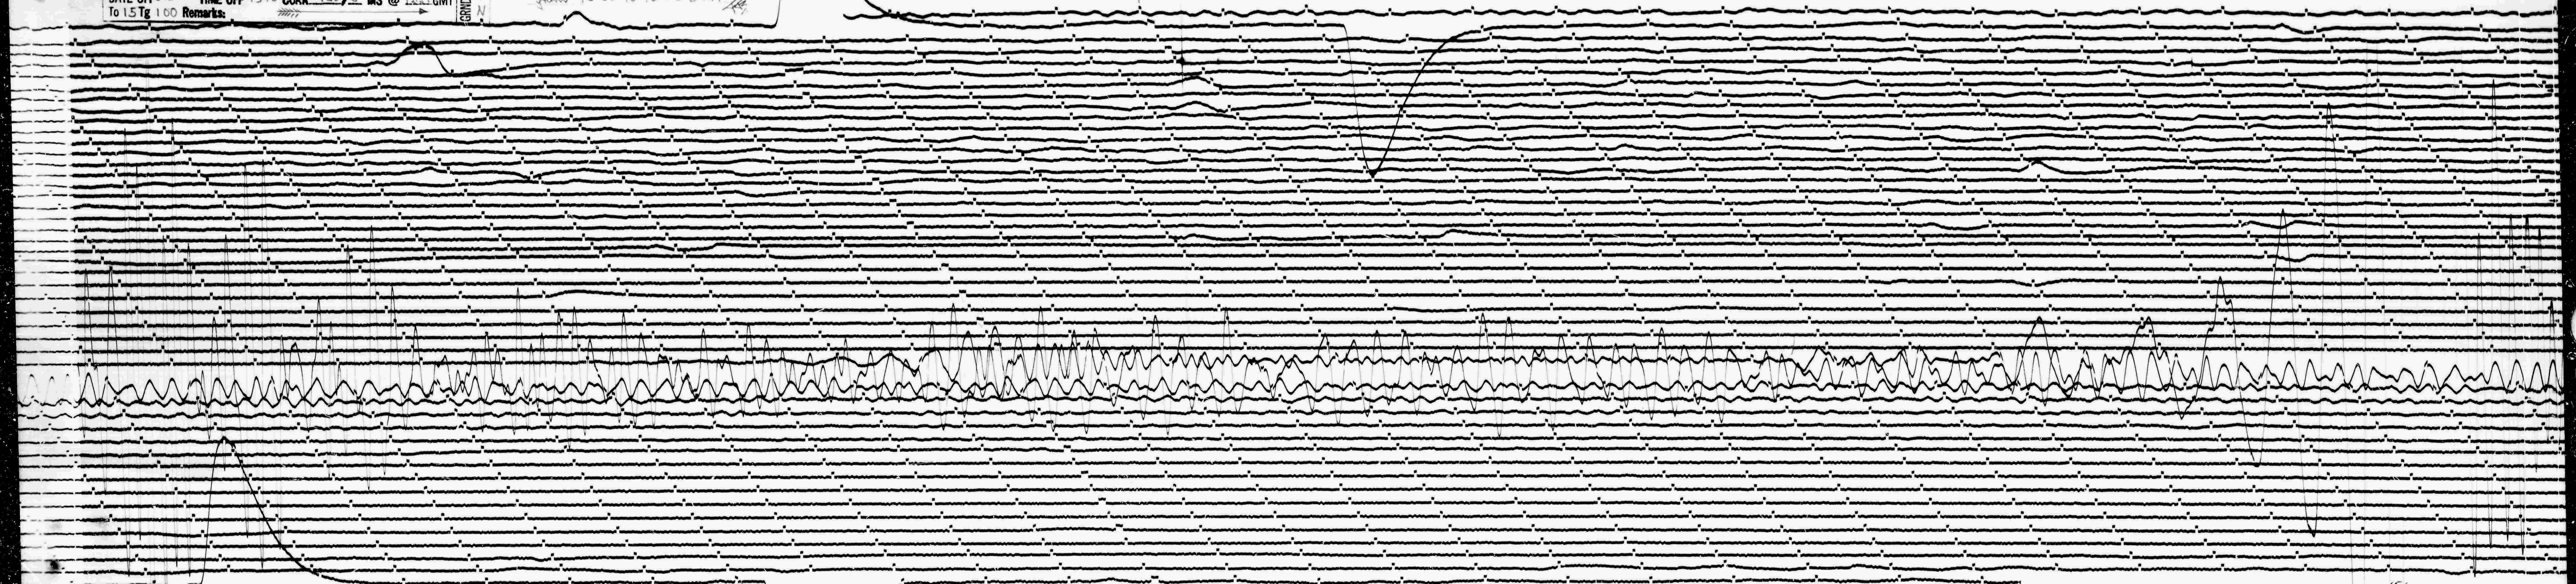

STATION *444* COMP *27* MAG *3000* CAL CUR *-10* G *992* N/A  
DATE ON *6-27-66* TIME ON *13:27* CORR *00* MS @ *13:25* GMT  
DATE OFF *6-28-66* TIME OFF *13:10* CORR *+40* MS @ *13:51* GMT  
To 1.5 Tg 1.00 Remarks: *Time Marks not reliable*

GRIND INOT: ↑  
N

*Time Marks not reliable*  
*from 15:30 to 16:05 GMT*

JUN 27 1966

13 30 GMT

*20/50*

*20/55*

*05/55*

*10/40*

*15/45*

JUN 28 1966

13 00 GMT

WES  
P. N.S.