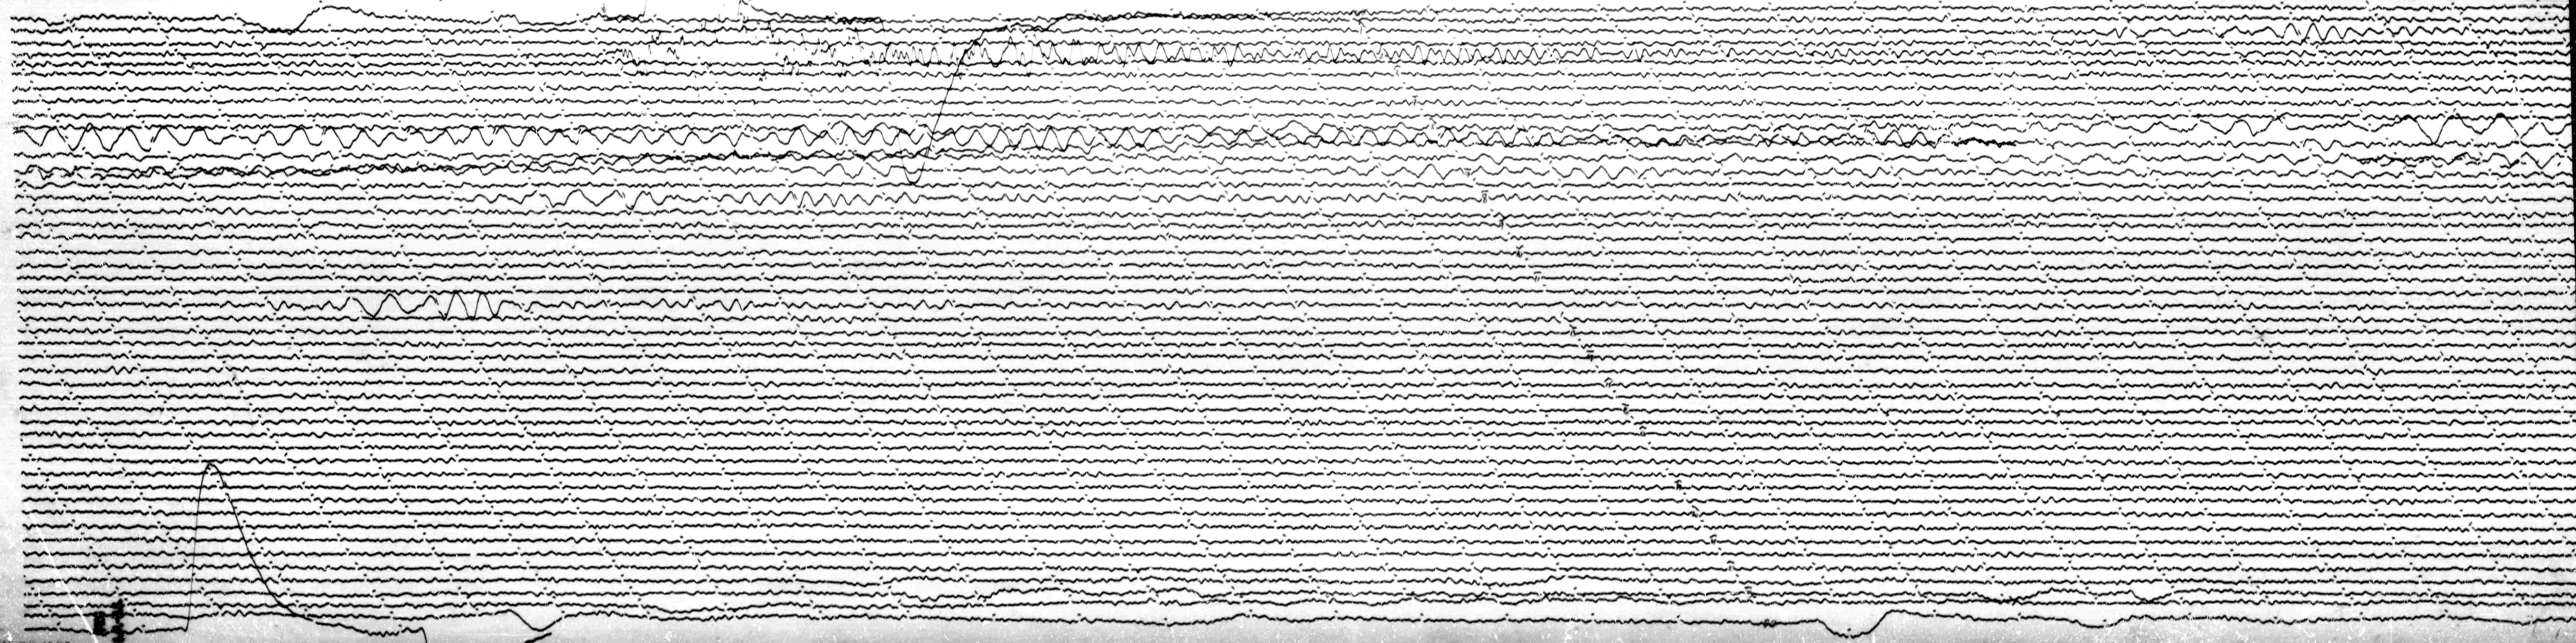

JUN 27 1966

STATION P. 718 TEMP N/S MAG 3.000 TIR 0.1 G 101 N/A
DATE ON Jun 27/66 TIME ON 2352 190 10 054 GMT
DATE OFF Jun 28/66 TIME OFF 0015 190 10 0421 GMT
10/5 18100

COND. 100%
N

JUN 28 1966