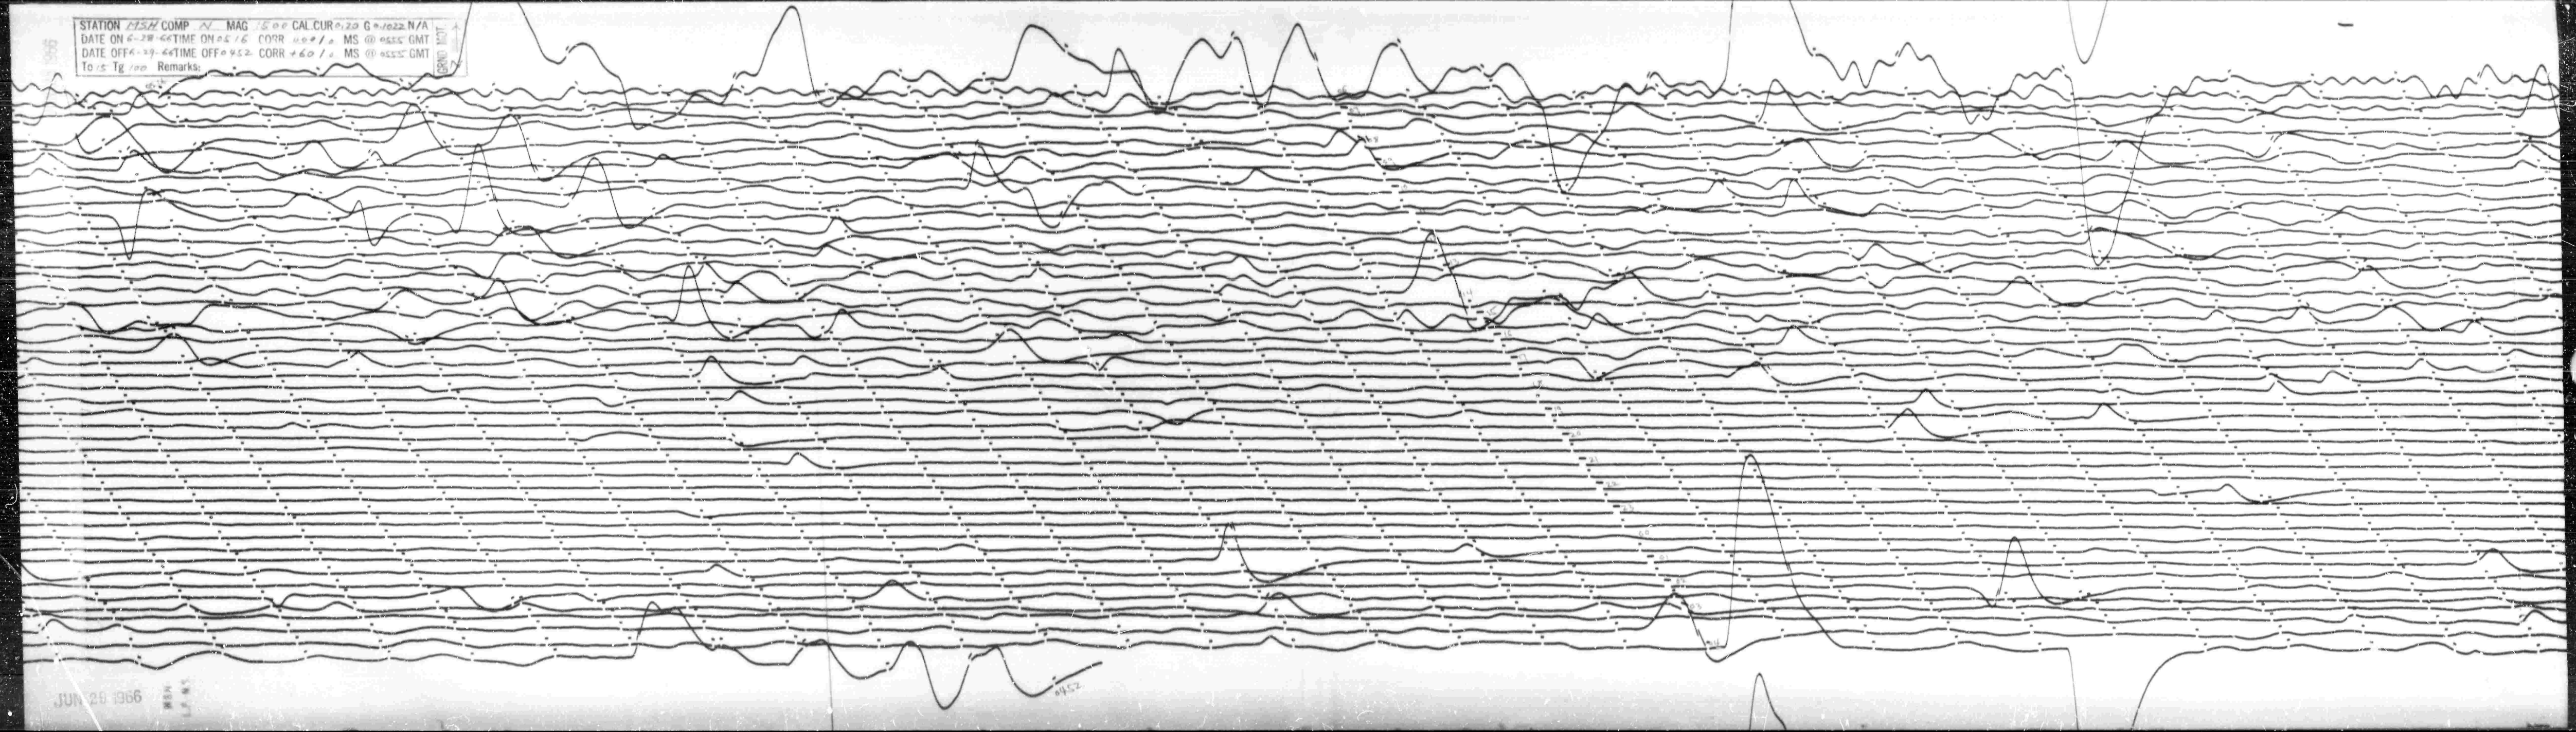

STATION 115A COMP N MAG 1500 CAL CUR 0.20 G 0.1022 N/A  
DATE ON 6-28-66 TIME ON 0516 CORR 000/1.0 MS @ 0555 GMT  
DATE OFF 6-29-66 TIME OFF 0452 CORR +60/1.0 MS @ 0555 GMT  
To 15 Tg 100 Remarks:

GRIND NOT

JUN 29 1966

MS  
LP-85

0452

20

21

22

23

00

01

02

03

04