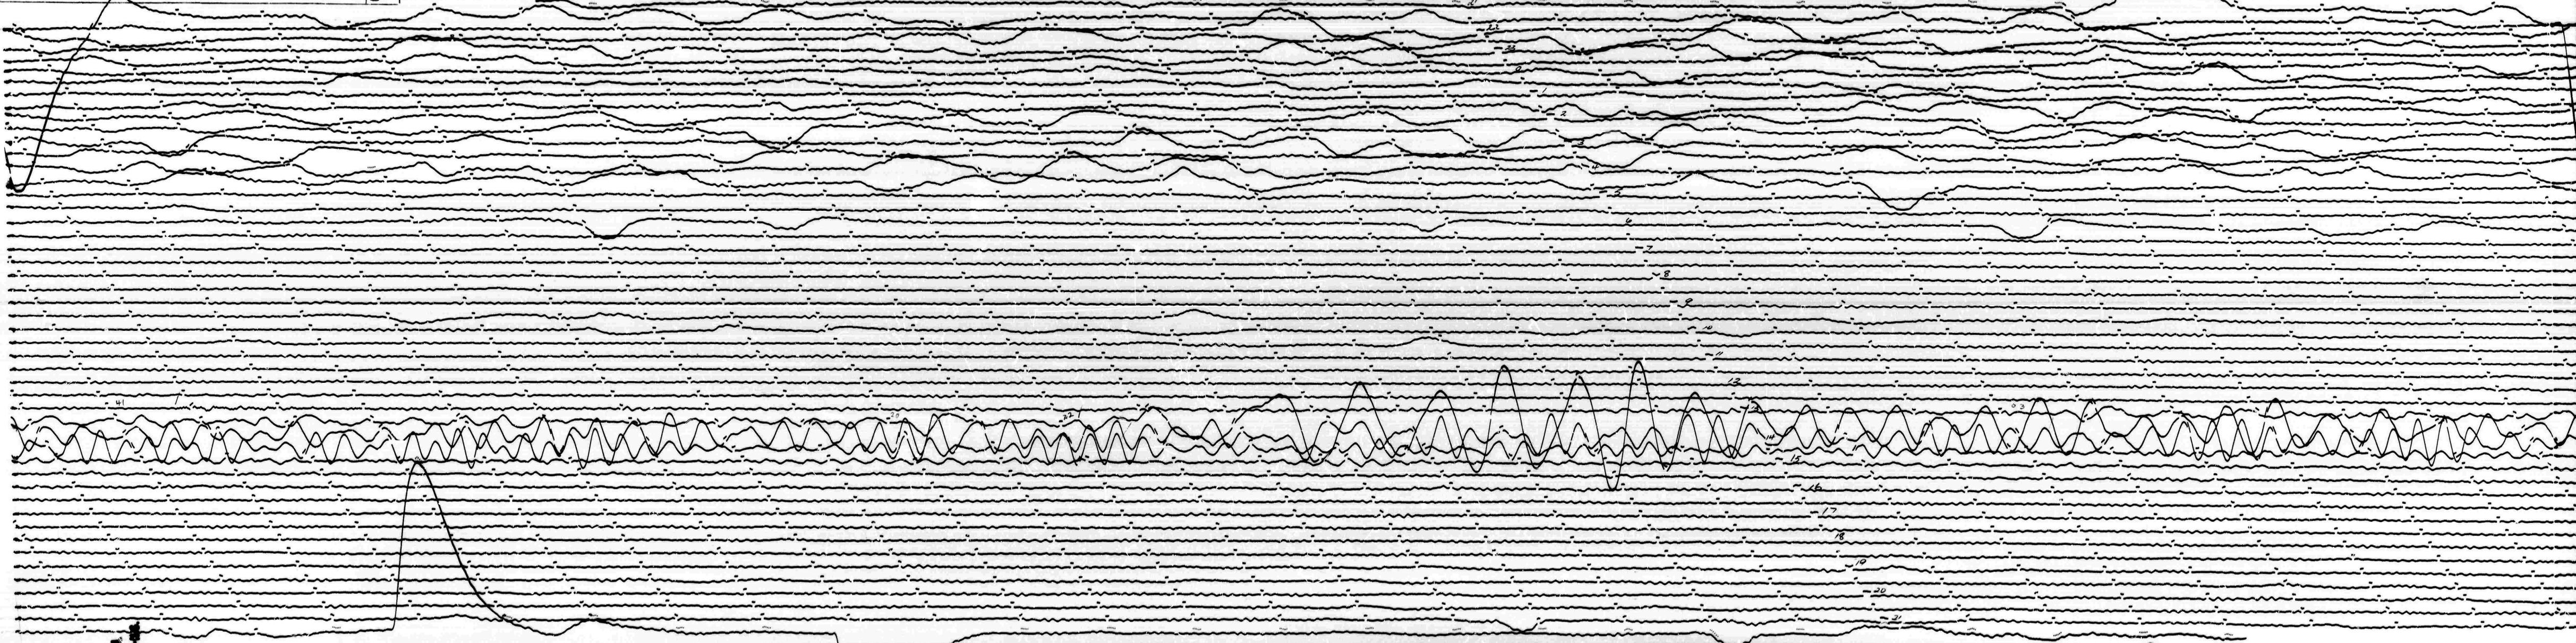

STATION XLE COMP N MAG 6250 CAL CUR 4 G 0.001 N/A
DATE ON Aug 18 66 TIME ON 2050 CORR +35 / 0 MS @ 214 GMT
DATE OFF Aug 19 66 TIME OFF 2134 CORR +30 / 0 MS @ 034 GMT
To ISTg 100 Remarks 4421 - 2100

GRND MOT. ↑
N

2050

2134

AUG 18 1966

AUG 19 1966