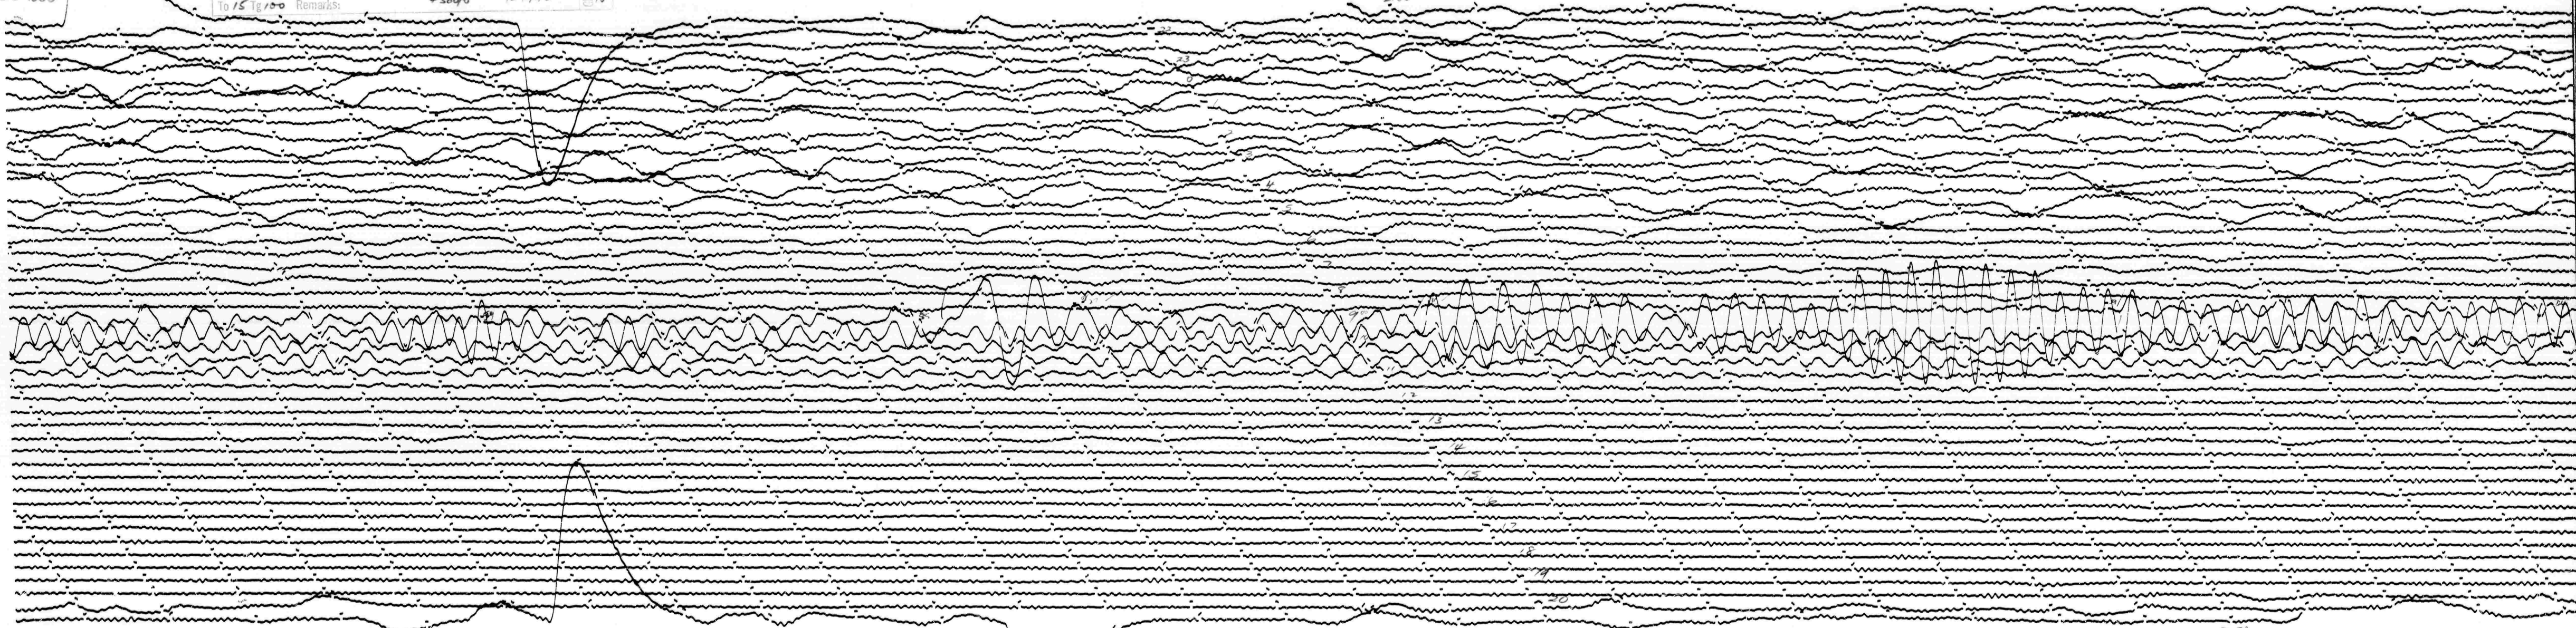

JUN 18 1968

STATION WEL COMP N-S MAG 750 CAL CUR 0.4 G 0.095 N/A
 DATE OF ~~line-18-68~~ TIME ON 2103 CORR / MS @ GMT
 DATE OF ~~line-19-68~~ TIME OFF 2038 CORR +175 / 0 MS @ 0350 GMT
 To 15 Tg 100 Remarks: +380/0 @ 1945

COND MOT ↑
N

JUN 19 1968

2038