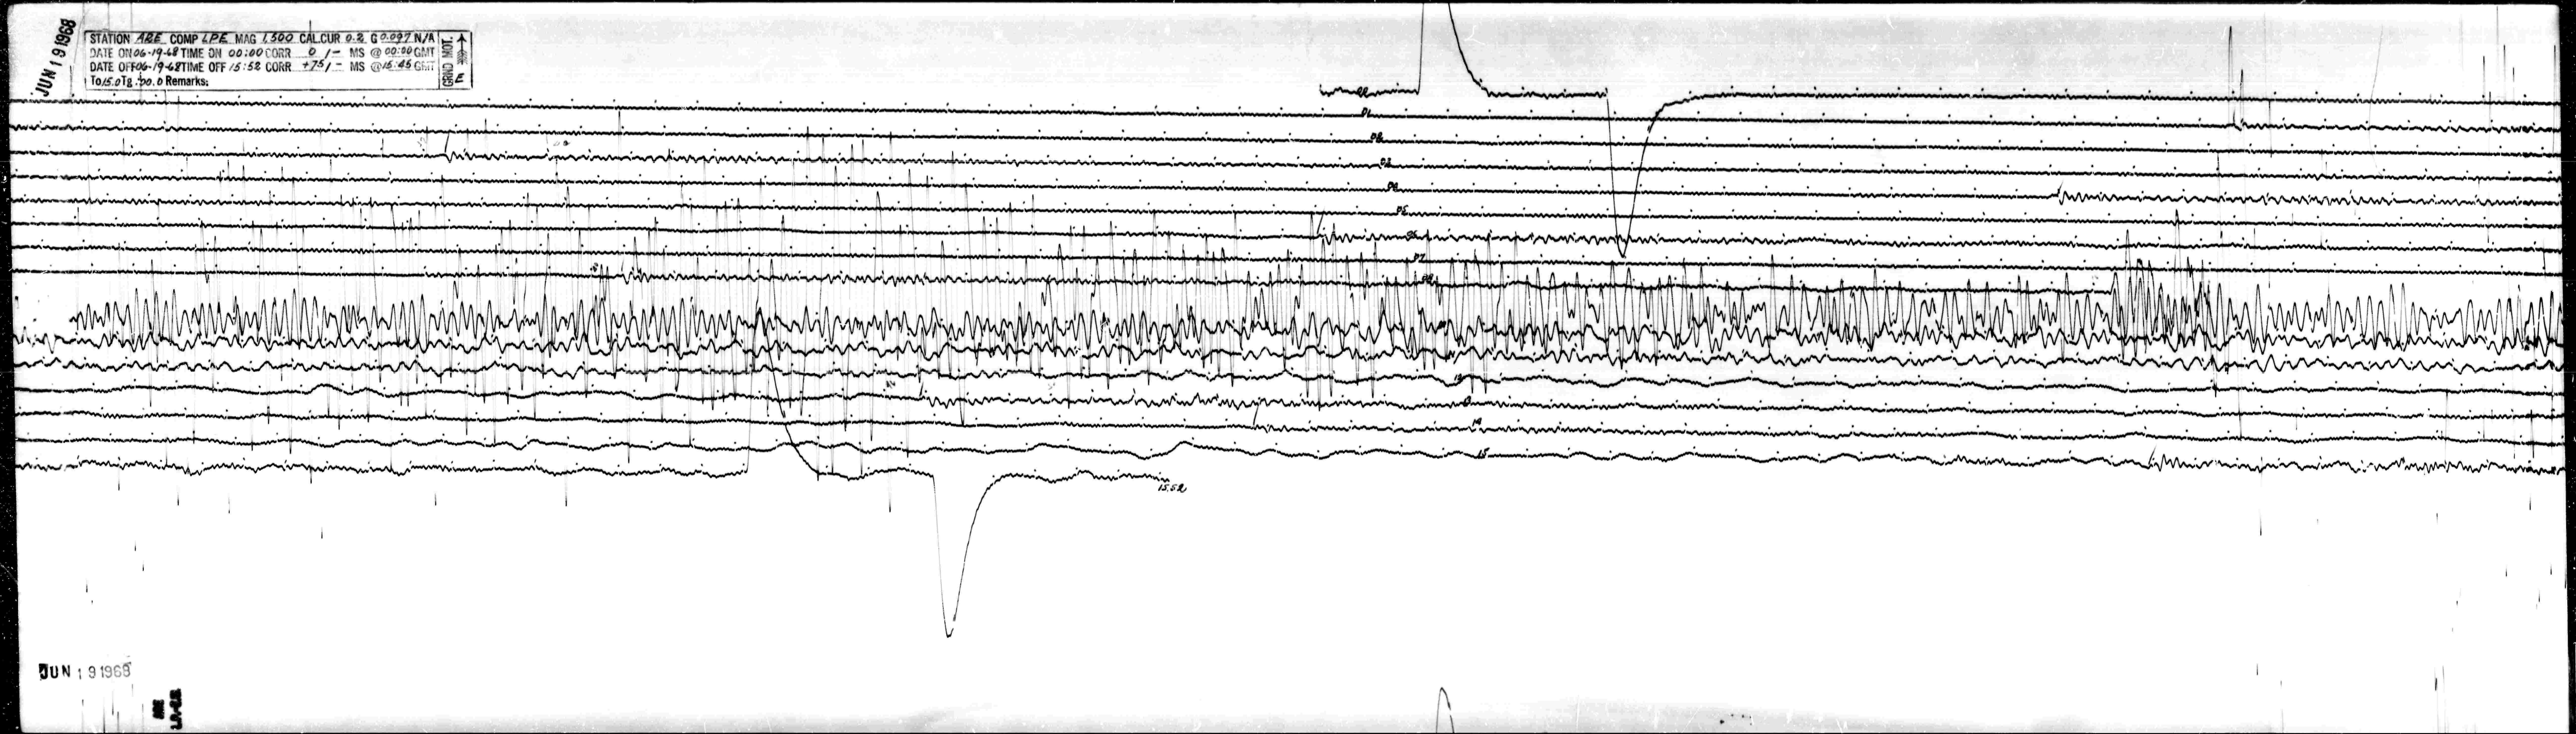

JUN 19 1968

STATION *ARE* COMP *LPE* MAG *1.500* CAL CUR *0.2* G *0.097* N/A  
 DATE ON *06-19-68* TIME ON *00:00* CORR *0* / - MS @ *00:00* GMT  
 DATE OFF *06-19-68* TIME OFF *15:52* CORR *+75* / - MS @ *15:45* GMT  
 To *15.0* Tg *.00.0* Remarks:

GRAND MOT. ↑  
 ↓

JUN 19 1968

ME  
L-48