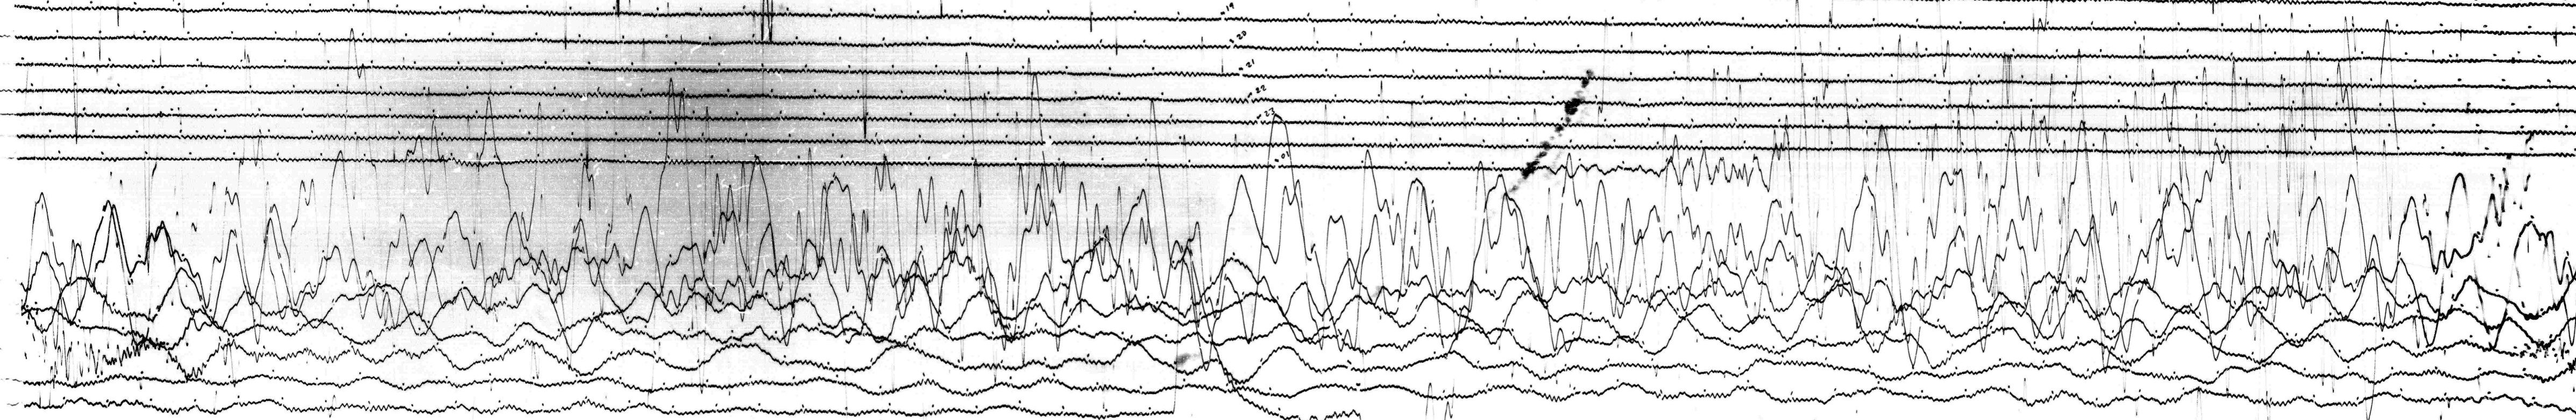

MAY 15 1968

MAY 16 1968

STATION *NNA* COMP *11* MAG *3,000* GROUND *10* G *22/51* A
 DATE ON *5-15-68* TIME *1139* GMT *1130* GMT
 DATE O. *5-16-68* TIME *01101* GMT *0250/D* MAG *10.570* GMT
 To 15 Ig 100 Rollouts: 