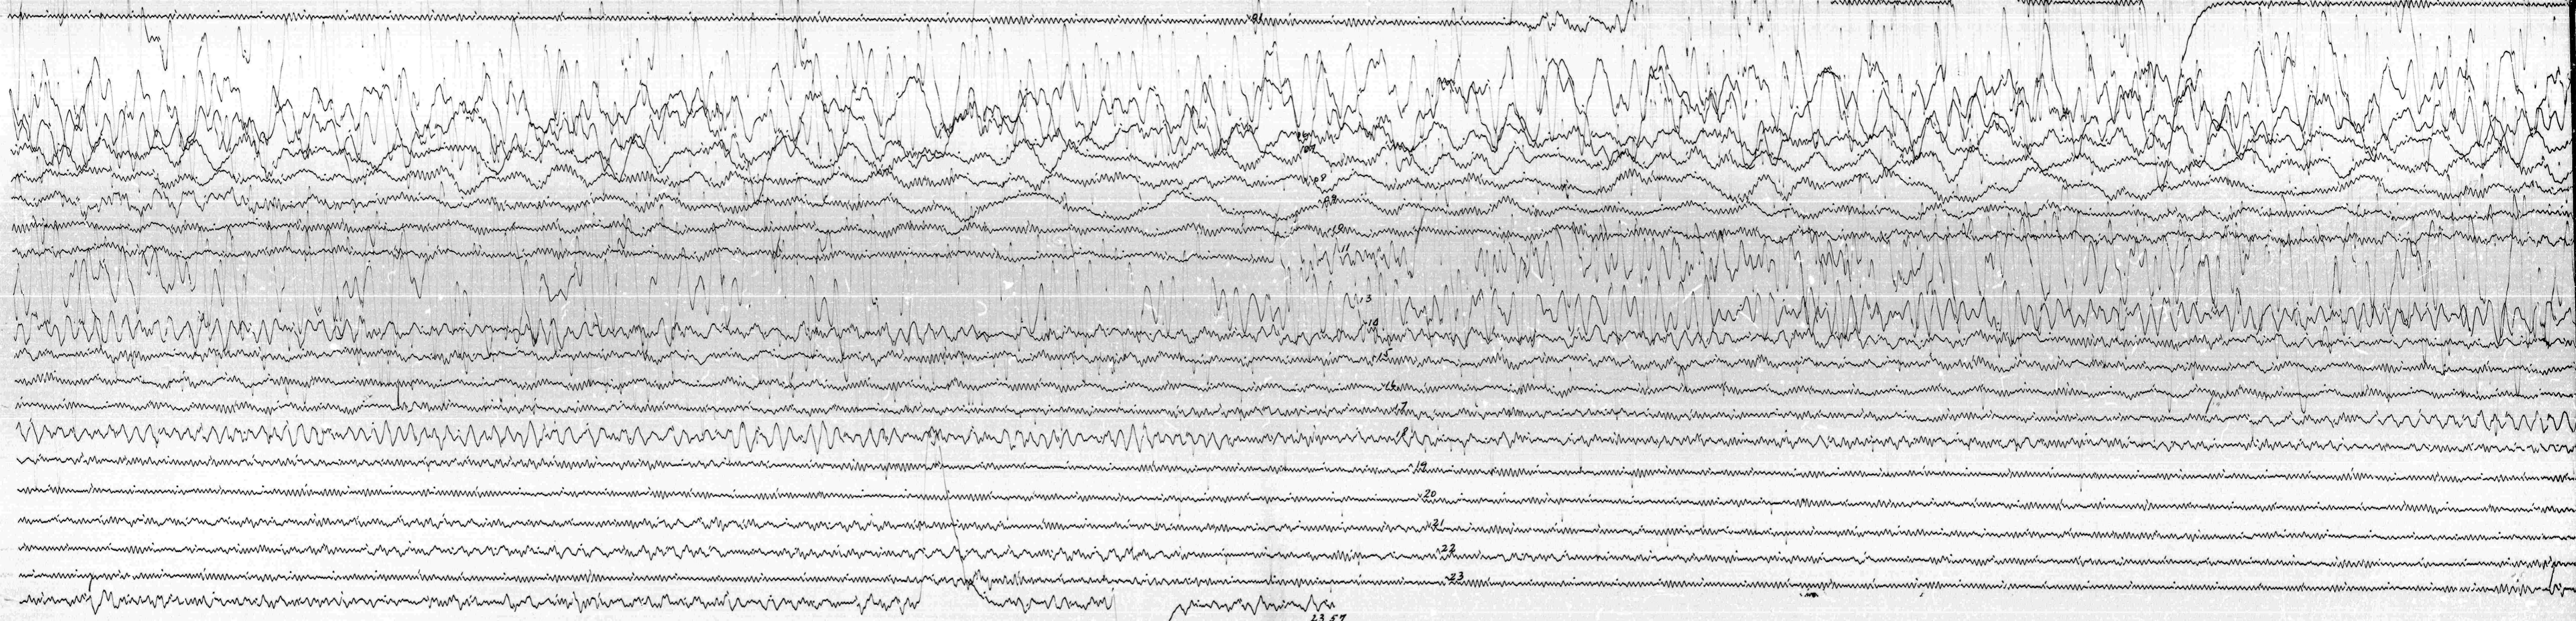

MAY 16 1968

STATION *ARE COMP 40 MAG 1500 CAL CUR 1.2 G 4400 N/A*
 DATE ON *05 16 68* TIME ON *00 00* CORR *07* MS @ *00 00* GMT
 DATE OFF *05 16 68* TIME OFF *23 57* CORR *+115/0* MS @ *23 57* GMT
 To *150Tg* Remarks:

GRND MOT. ↑
 ↓

MAY 16 1968

ARE
L-1

23 57