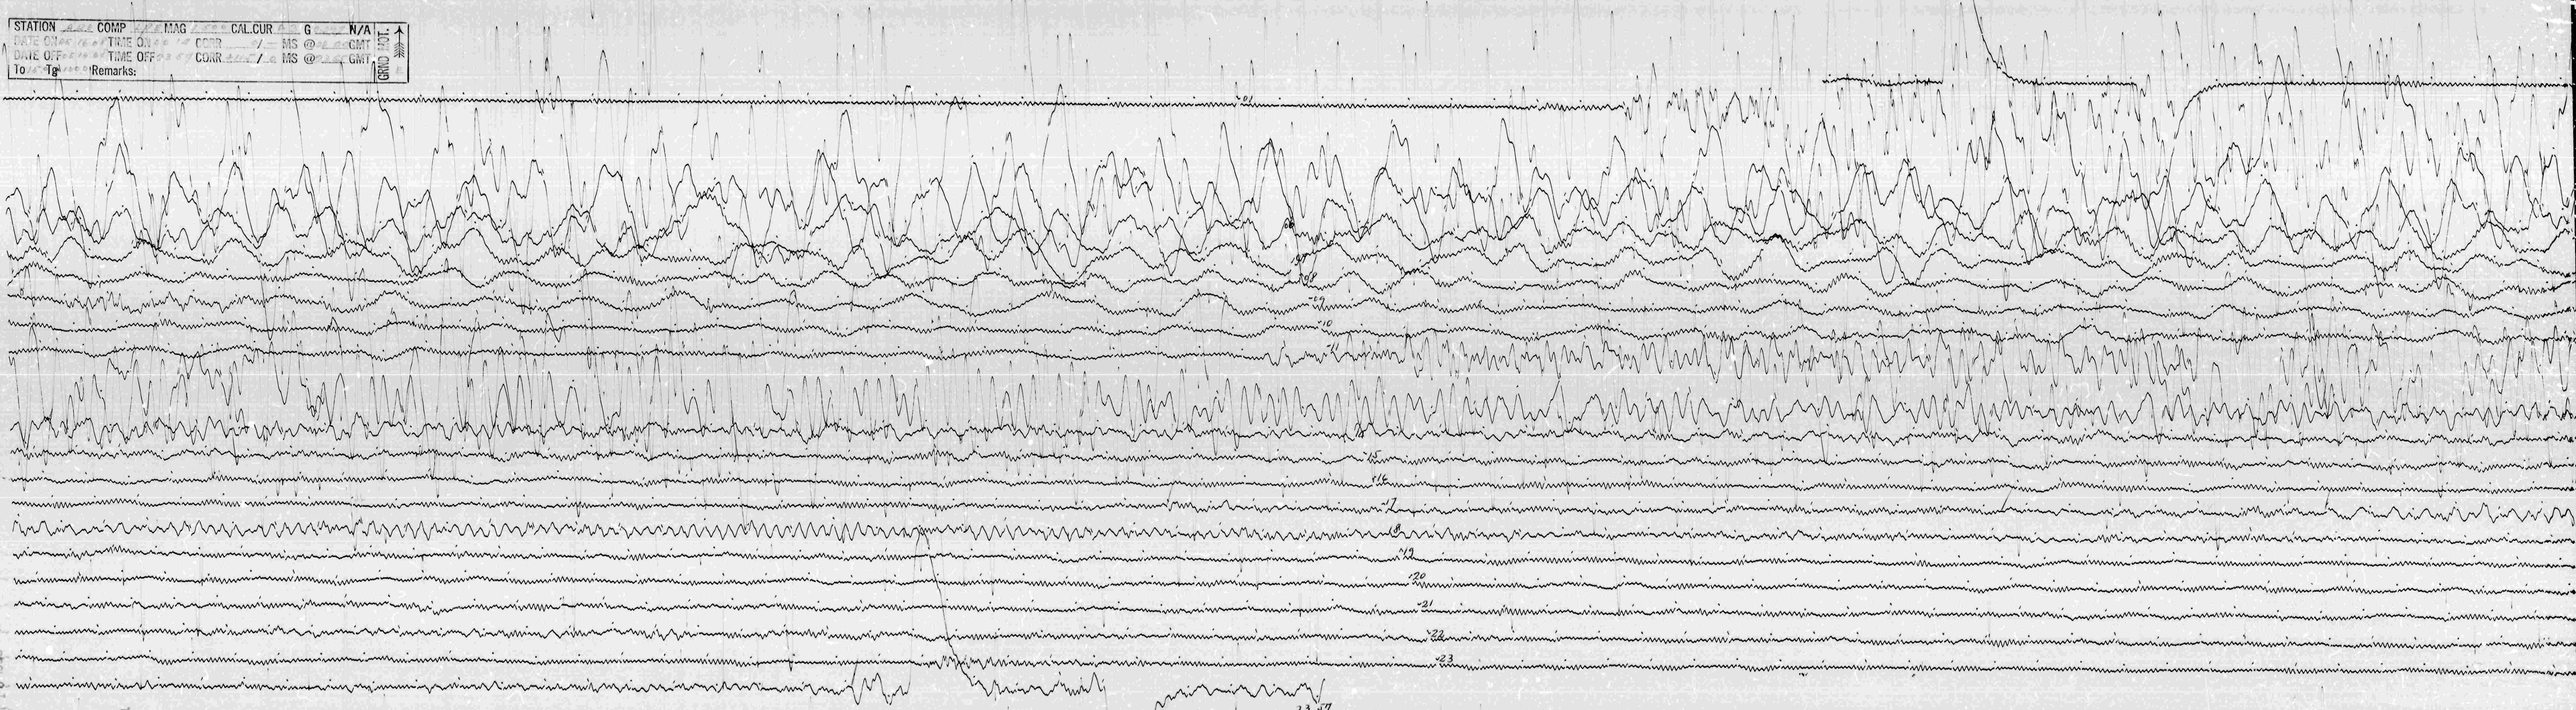

MAY 16 1968

STATION	422	COMP	1	MAG	500	CAL	CUR	0	G	N/A
DATE ON	05 16	TIME ON	00 14	CORR	0	MS	@	00	GMT	
DATE OFF	05 16	TIME OFF	00 07	CORR	0	MS	@	00	GMT	
To	10	Tg		Remarks:						

GRND POT. ↑

MAY 16 1968

23 57