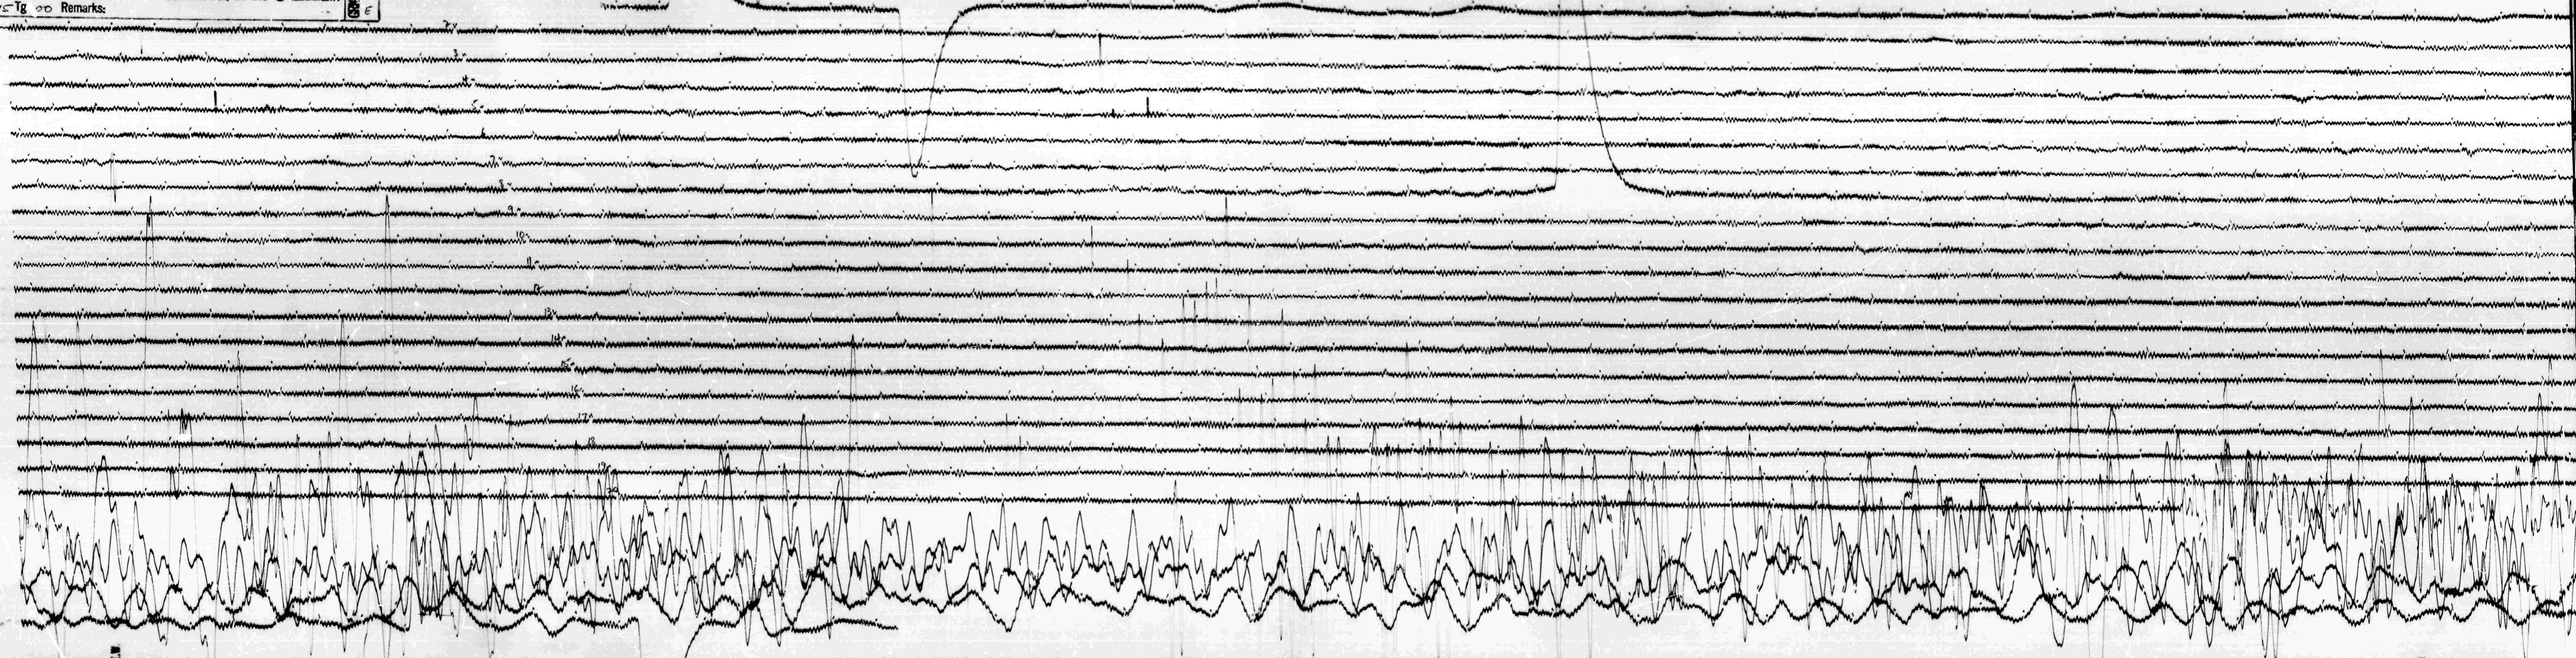

STATION AEL COMP E-W MAG 750 CALCUR 0.4 60.097N/A
DATE ON 31 MAY 1970 TIME ON 01:04 CORR -049/0 MS @ 0055 GMT
DATE OFF 01 JUN 1970 TIME OFF 01:05 CORR -049/0 MS @ 0054 GMT
To 15 Tg 00 Remarks:

31 MAY 1970

GRID MOT. ↑
E

AFI
LP-EN

-1 JUN 1970