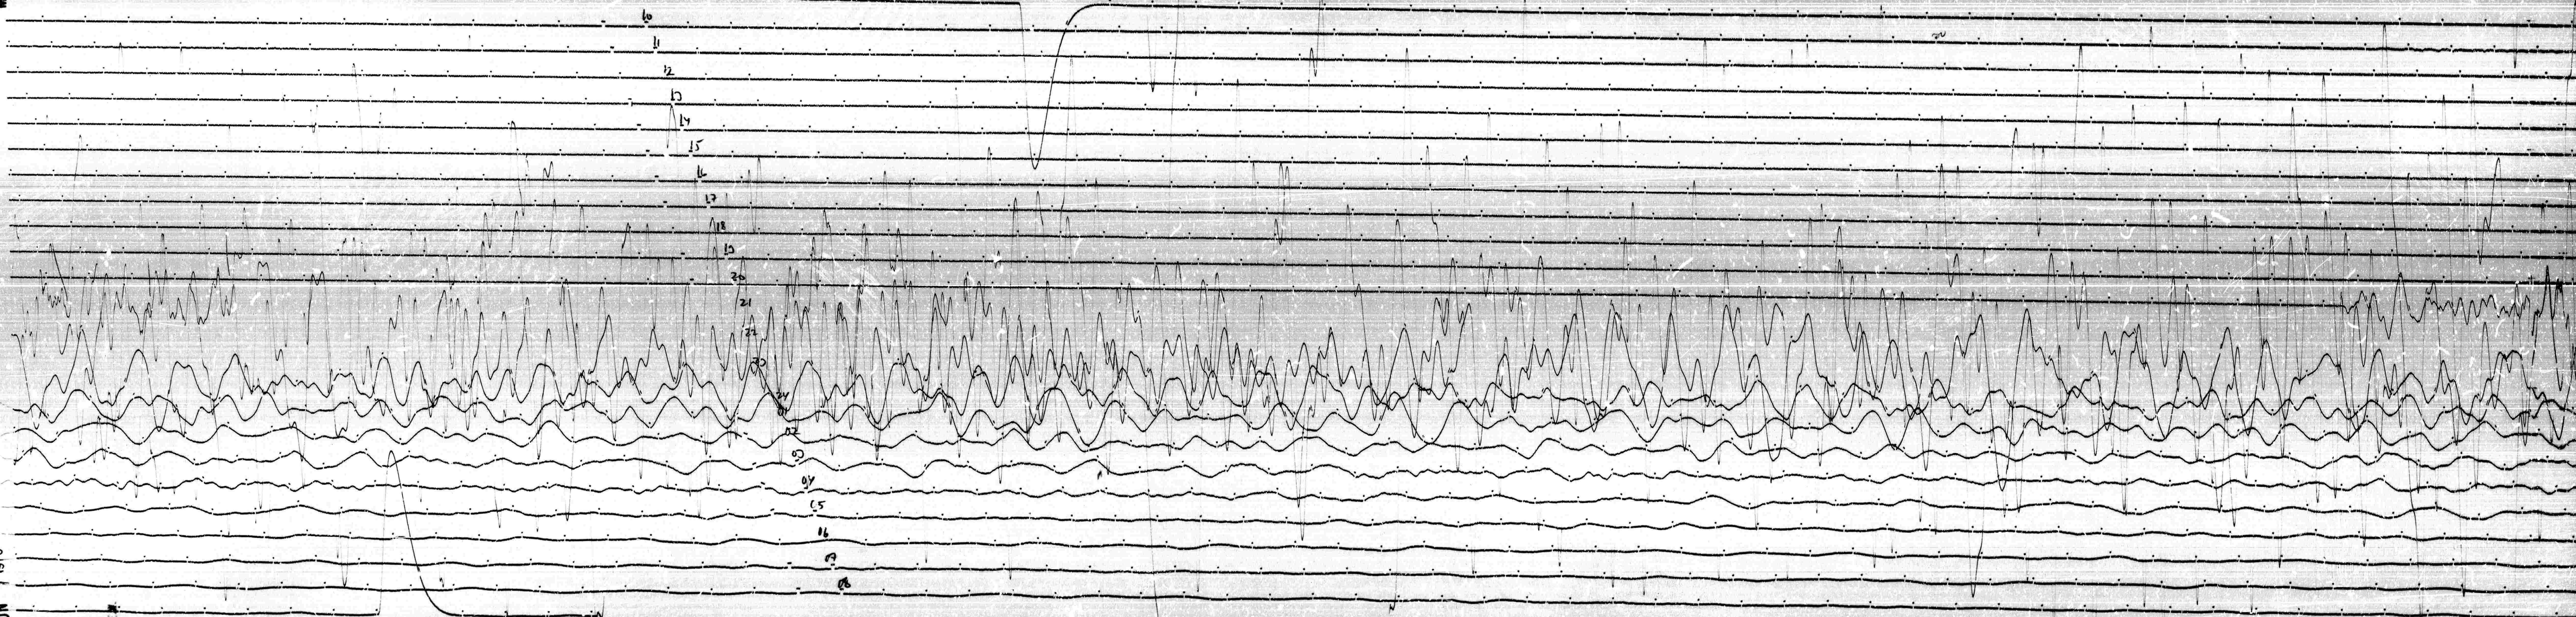

MAY 31 1970

STATION KEY COMP E MAG 1.5K CAL CUR 0.2 G 0.95 N/A
 DATE ON 1-31-70 TIME ON 0857 CORR +120/0 MS @ 0942 GMT
 DATE OFF 1-70 TIME OFF 0857 CORR +150/0 MS @ 0850 GMT
 To 5 Tg 100 Remarks:

GRND MOT. ↑
 E

0857

JUN 1 1970

KEY
 L.P.E.

0857