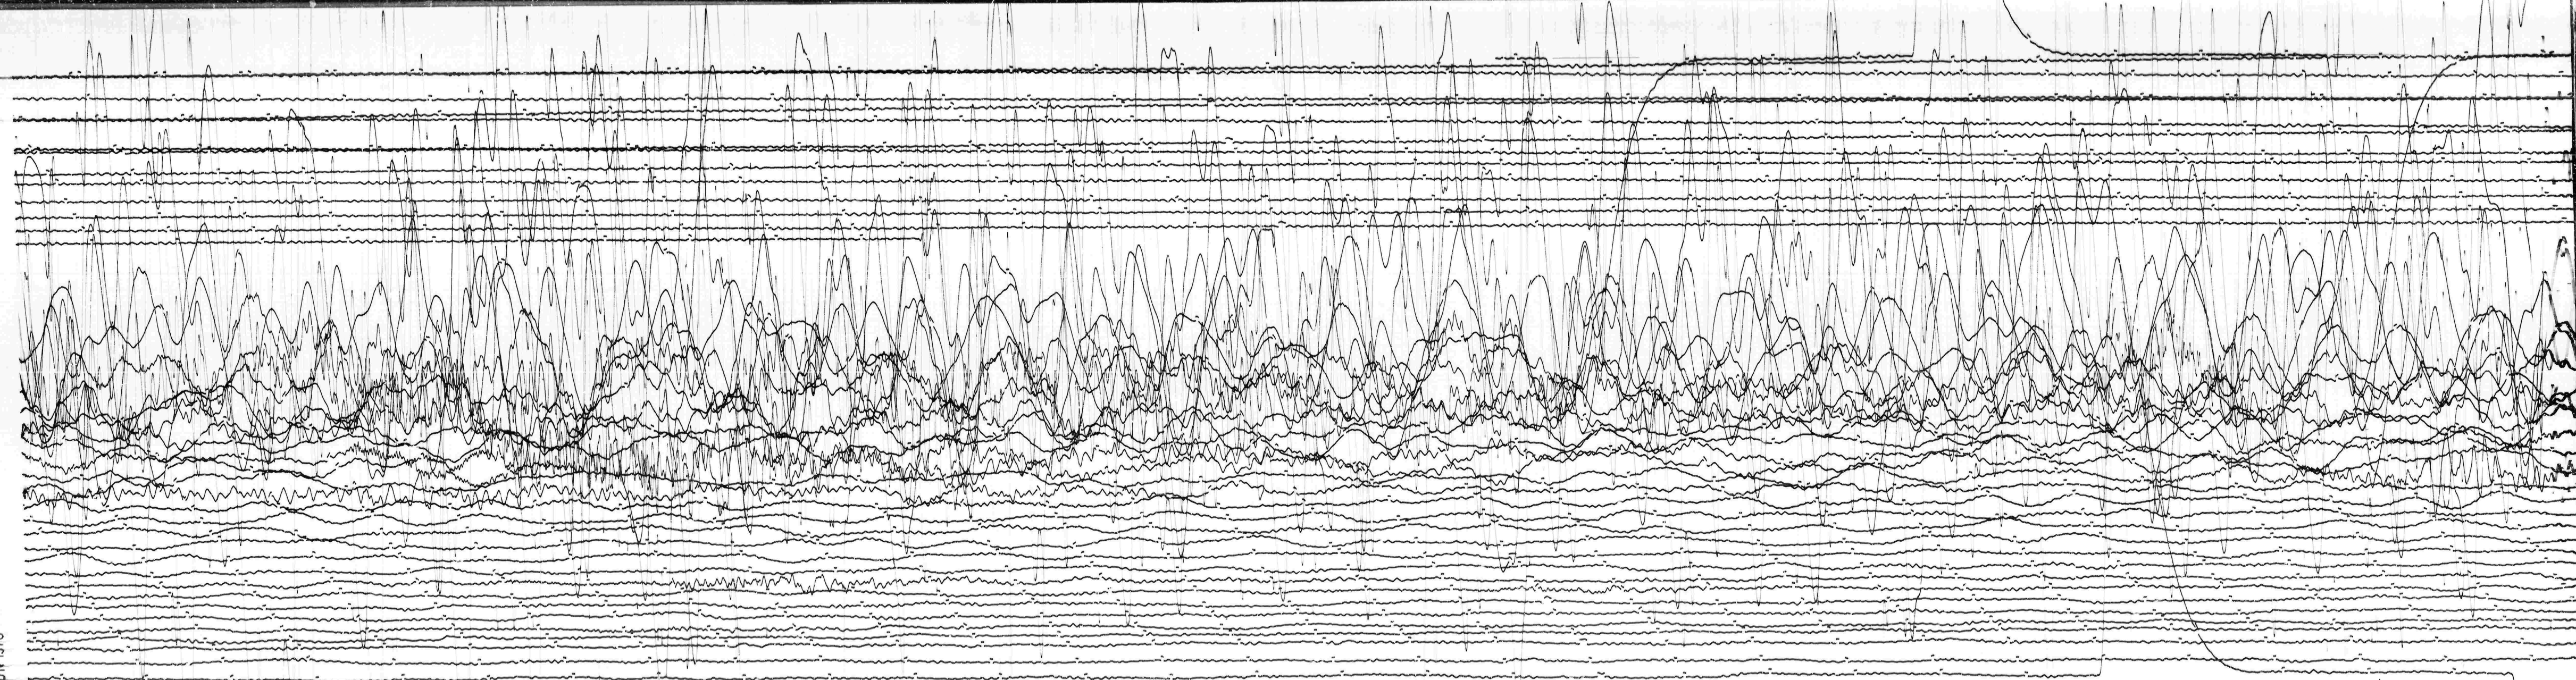

31 MAY 1970

1 JUN 1970

STATION *QUL* COMP *Z* MAG *3000* CAL. CUR *02* G *010* N/A  
 DATE ON *5-31-70* TIME ON *14:04* CORR *1360* / *0* MS @ *14.0* GMT  
 DATE OFF *6-1-70* TIME OFF *14:10* CORR *1320* / *0* MS @ *14.0* GMT  
 To *149Tg010* Remarks:

GRIND MOT. ↑  
 ↓  
 up