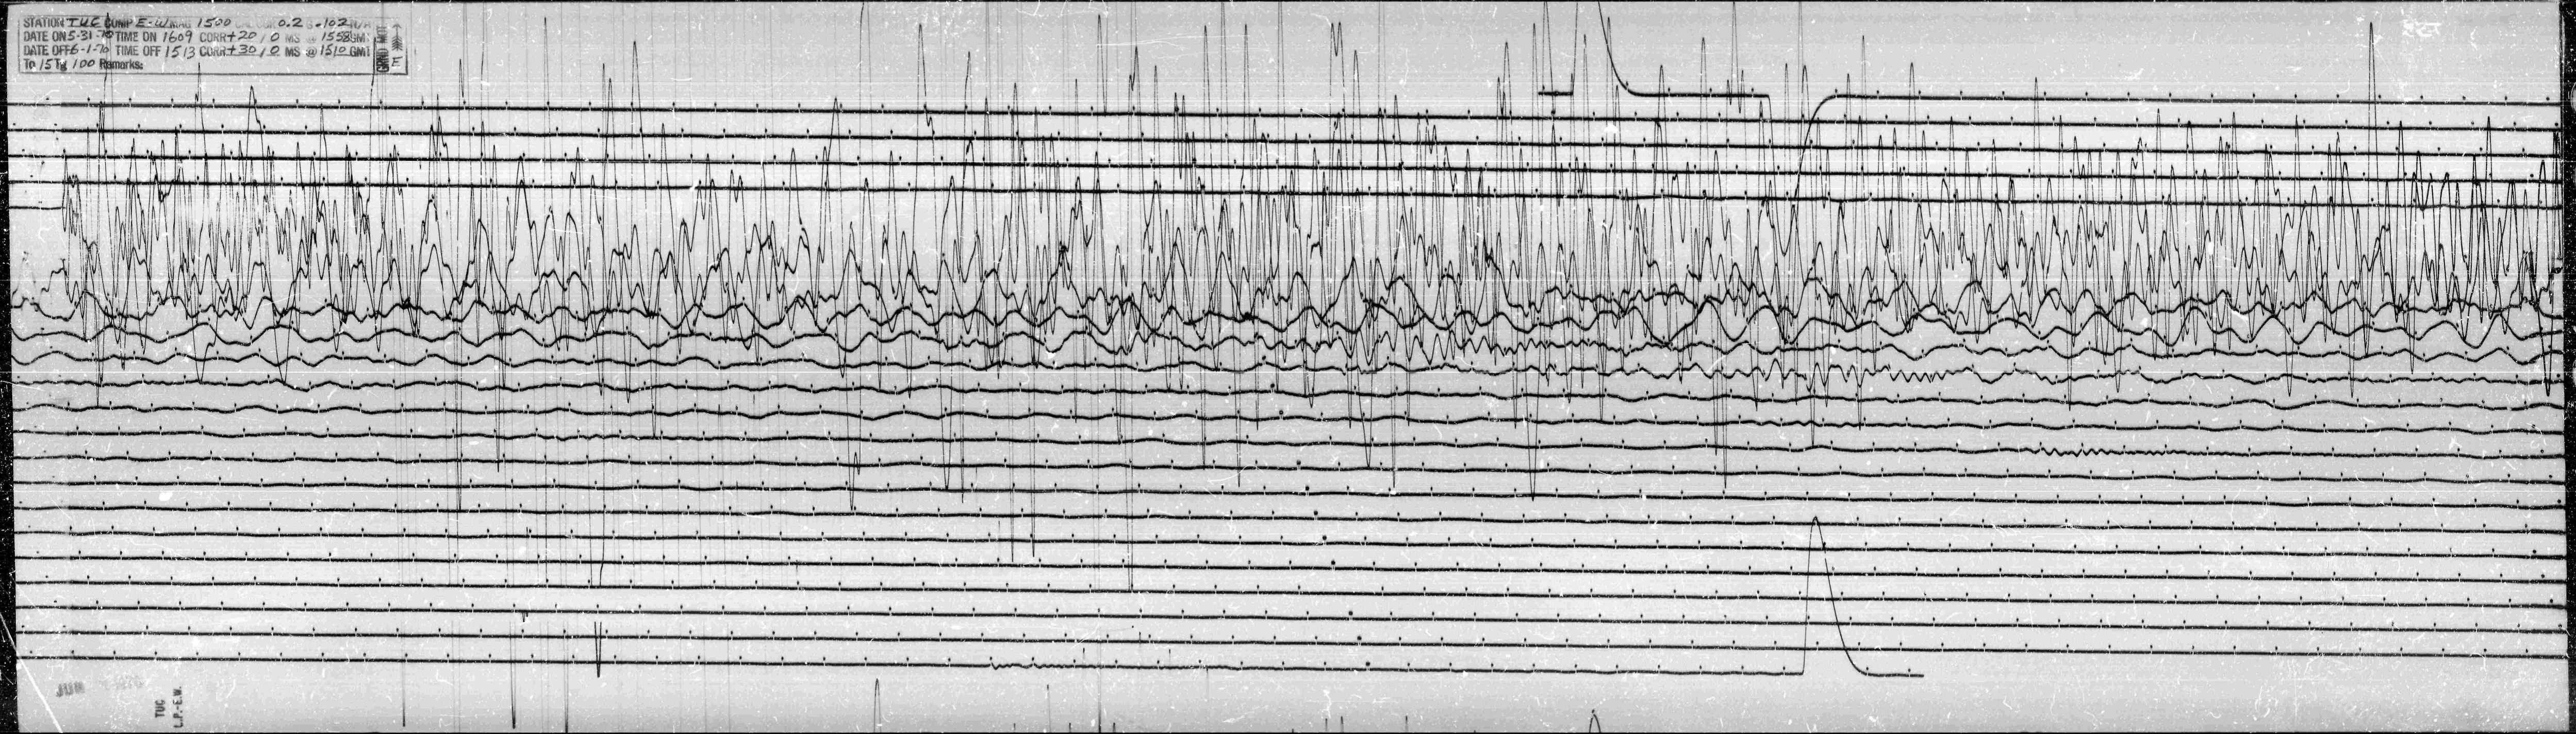

STATION TUC COMP E-W MAG 1500 L. 0.2 102 V/A
DATE ON 5-31-70 TIME ON 1609 CORR +20/0 MS @ 1558 GMT
DATE OFF 6-1-70 TIME OFF 1513 CORR +30/0 MS @ 1510 GMT
To 151g 100 Remarks:

GRAND MOUNT
↑
E

JUN

TUC
L.P.-E.W.