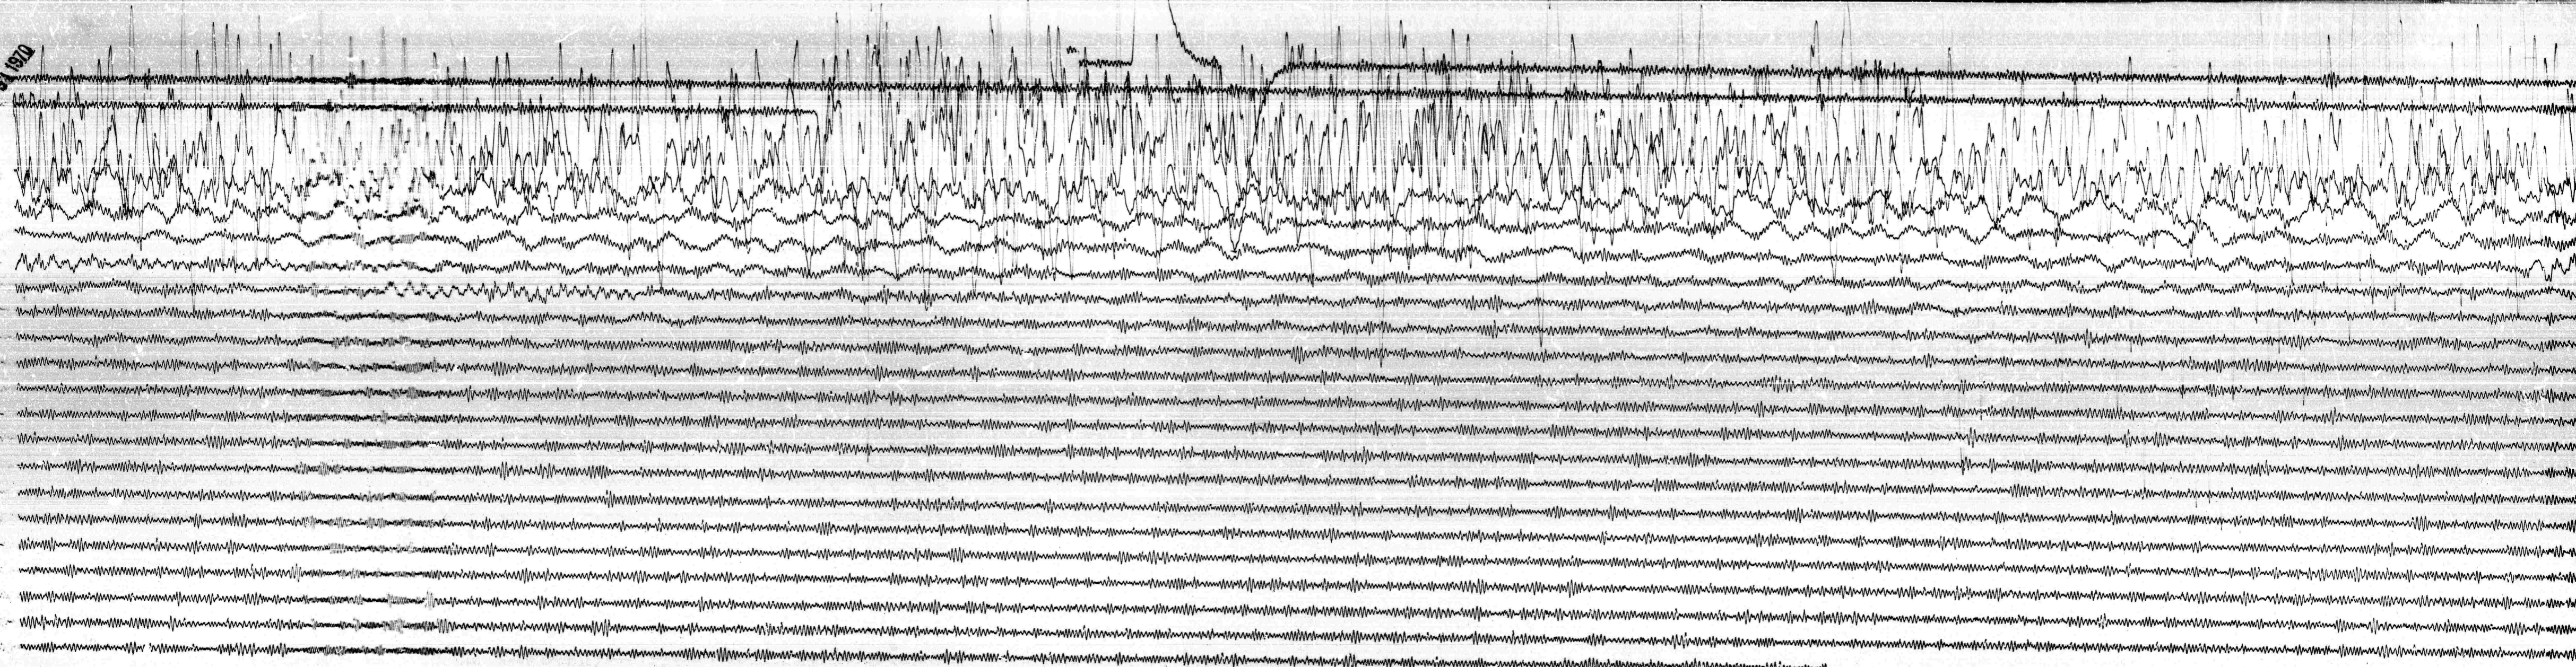

MAY 31 1970

JUN 1 1970

STA ION KIP DEPT 2 750 01.280.4 60.105 N/A
 DATE ON 5-31-70 TIME 1843 +200 1839 GMT
 DATE OFF 6-01-70 TIME OFF 1755 +160 0 WS @ 1752 GMT
 IS 15 100 Remarks:

↑
 CAPD MOT.
 ↓
 UP