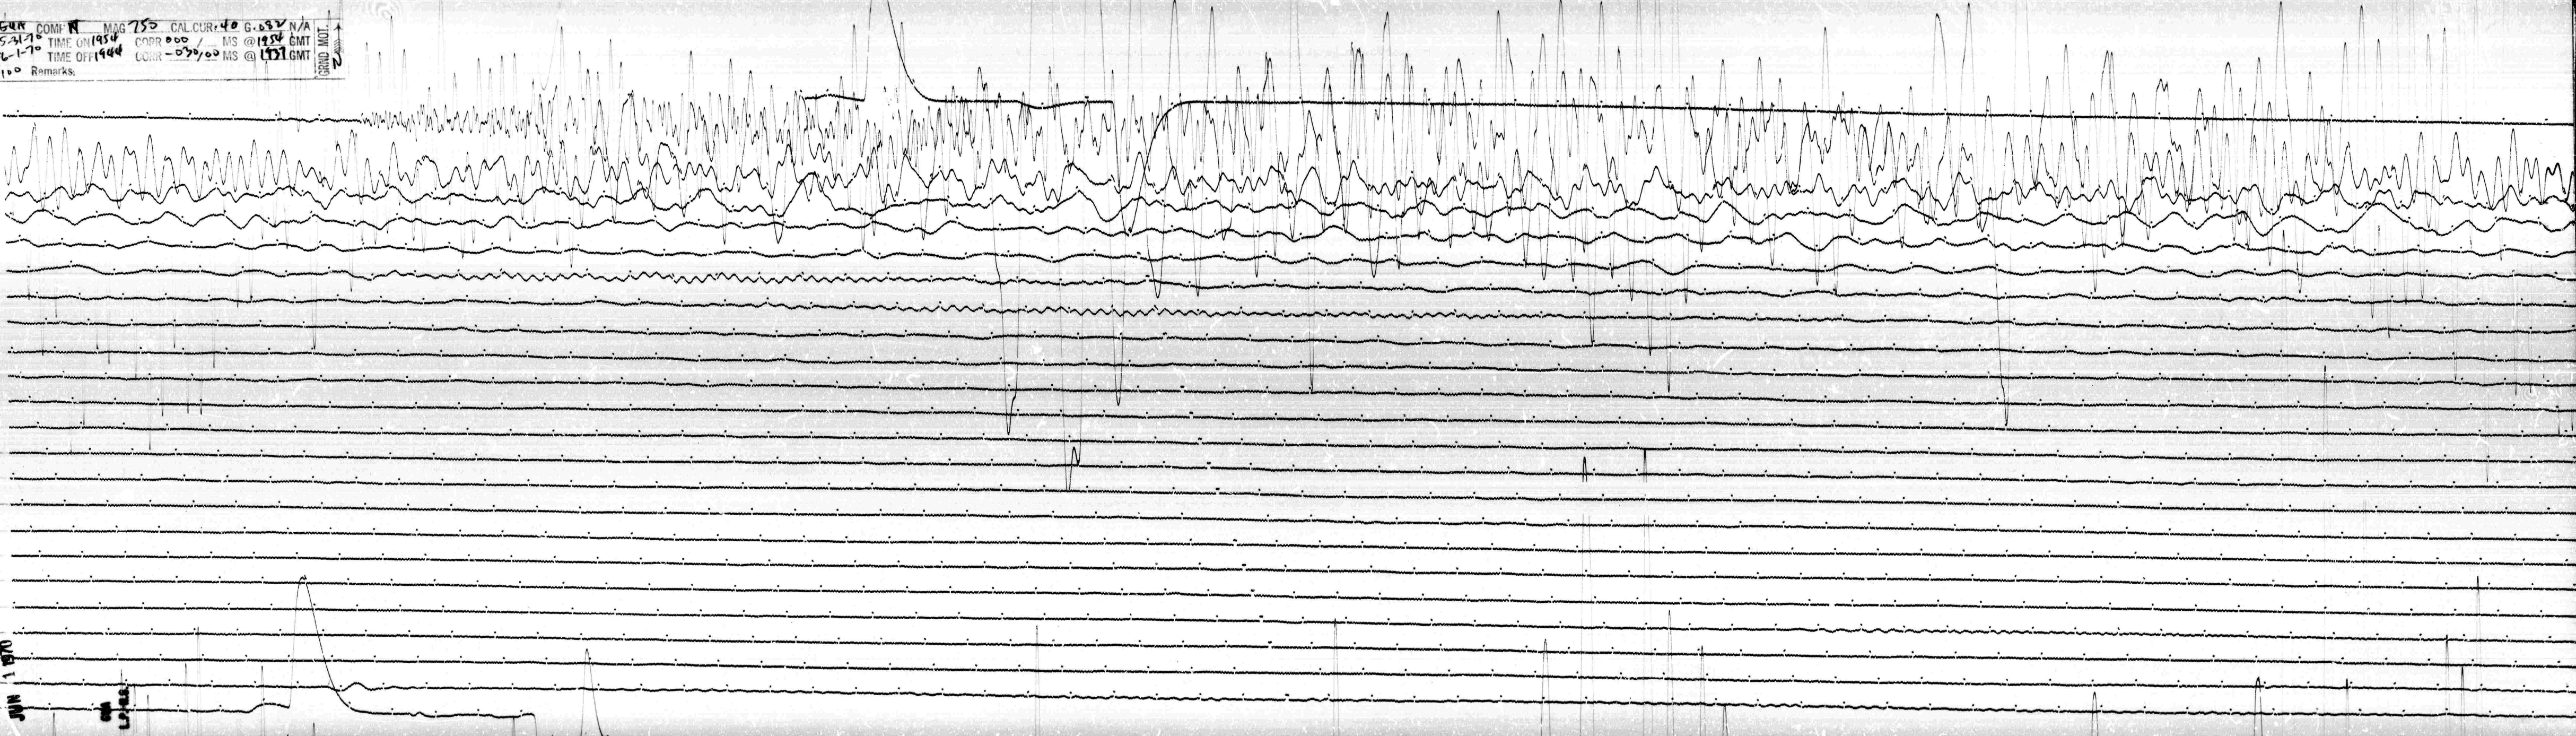

STATION GUR COMP N MAG 750 CAL CUR: 40 G. 6.82 N/A
DATE ON 5/31/70 TIME ON 1954 CORR 000 MS @ 1954 GMT
DATE OFF 6/1/70 TIME OFF 1944 CORR -030/00 MS @ 1951 GMT
Tel 1g100 Remarks:

GRID. MOT. ↑

MAY 31 1970

JUN 1 1970

LP-88