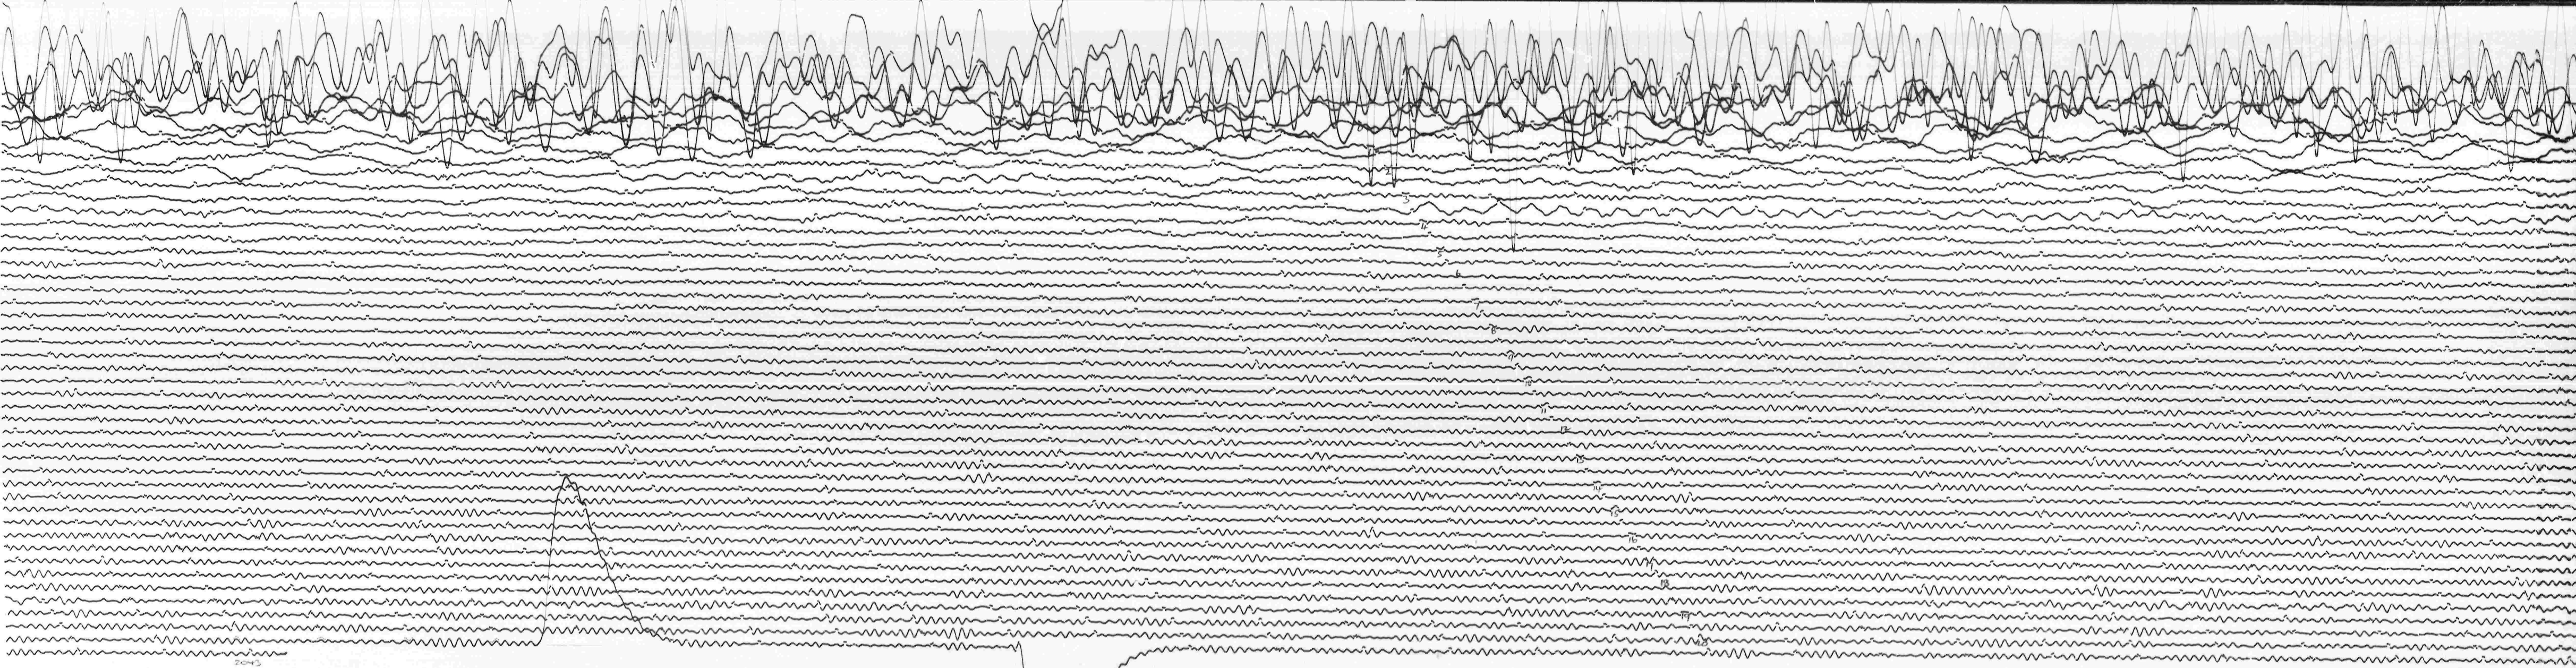

31 MAY 1970

1 JUN 1970

2043

STATION MEL COMP Z MAG 7.50 CALCUR 0.4 G .102 N/A  
 DATE OF MAY 31 TO TIME 01 2130 C TR +280 / - MS @ 2106 GMT  
 DATE OF JUN 1 TO TIME 07 2043 CORR +585 / 0 MS @ 2014 GMT  
 To 15g 100 Remarks:

GRND MOT  
 49

MEL  
L.P.-2