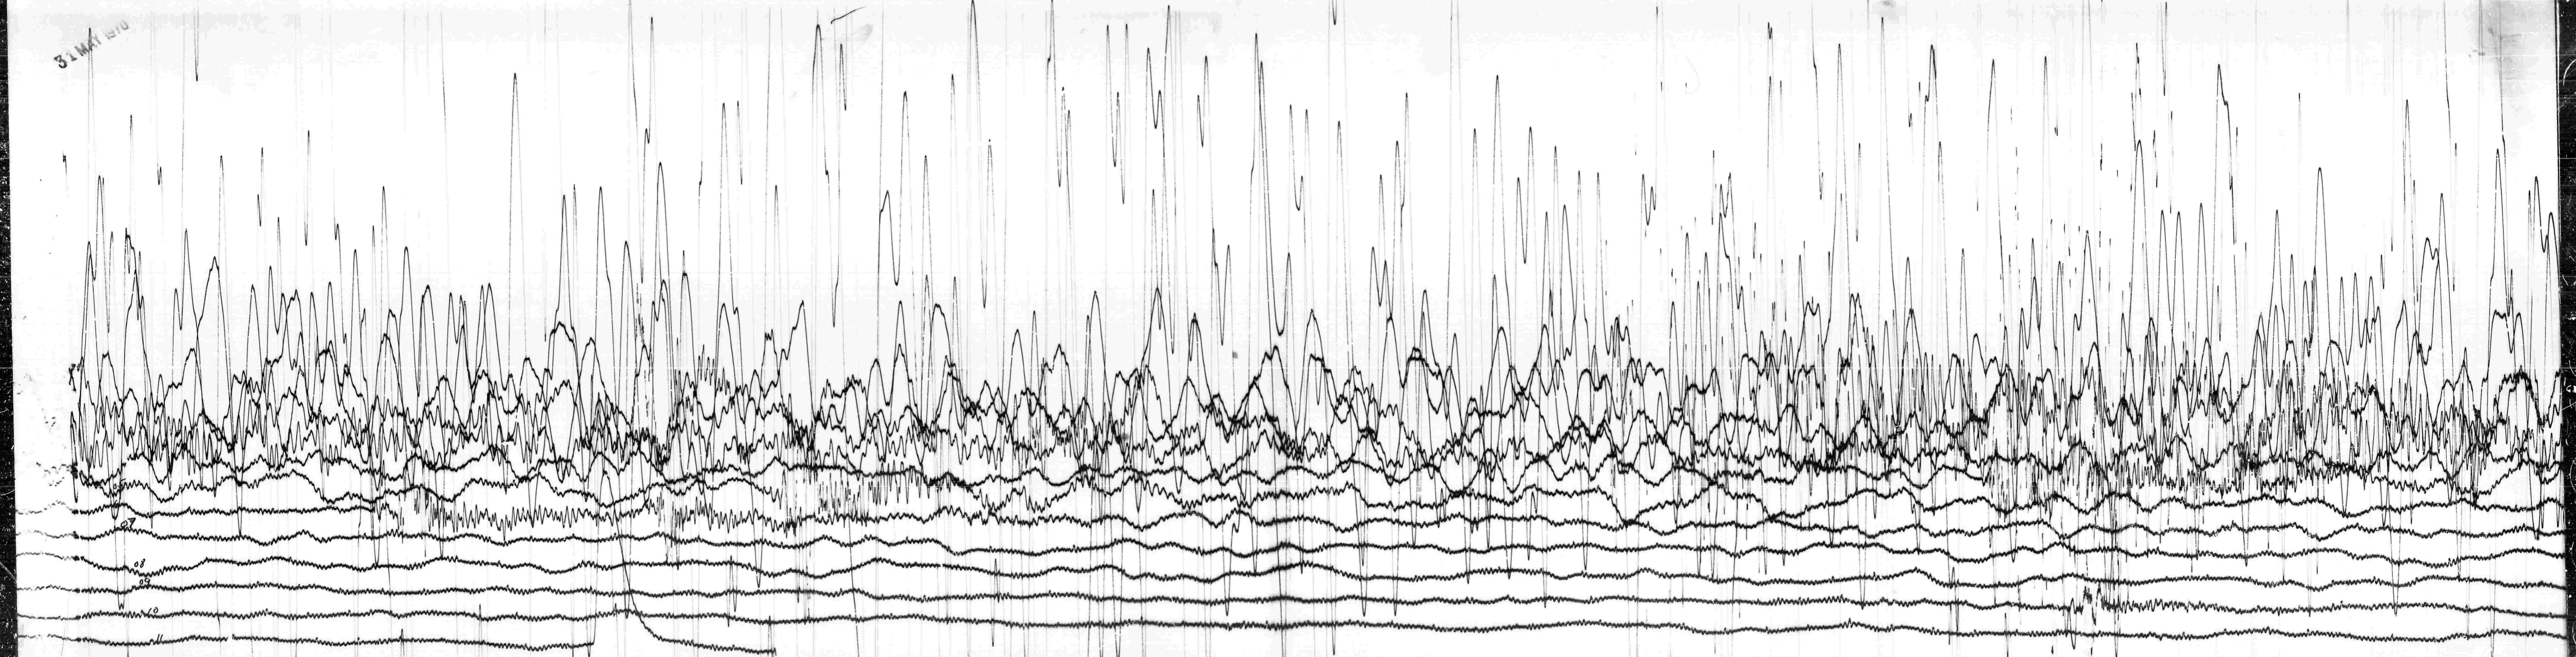

31 MAY 1970

1 JUN 1970

NSA
L.P.-2

STATION	NMA	3,000	.10	.1036
DATE	5-31-70	2140	-	2100
TIME	6-1-70	1116	-	1110
15	100			

31 May - 1 June 1970