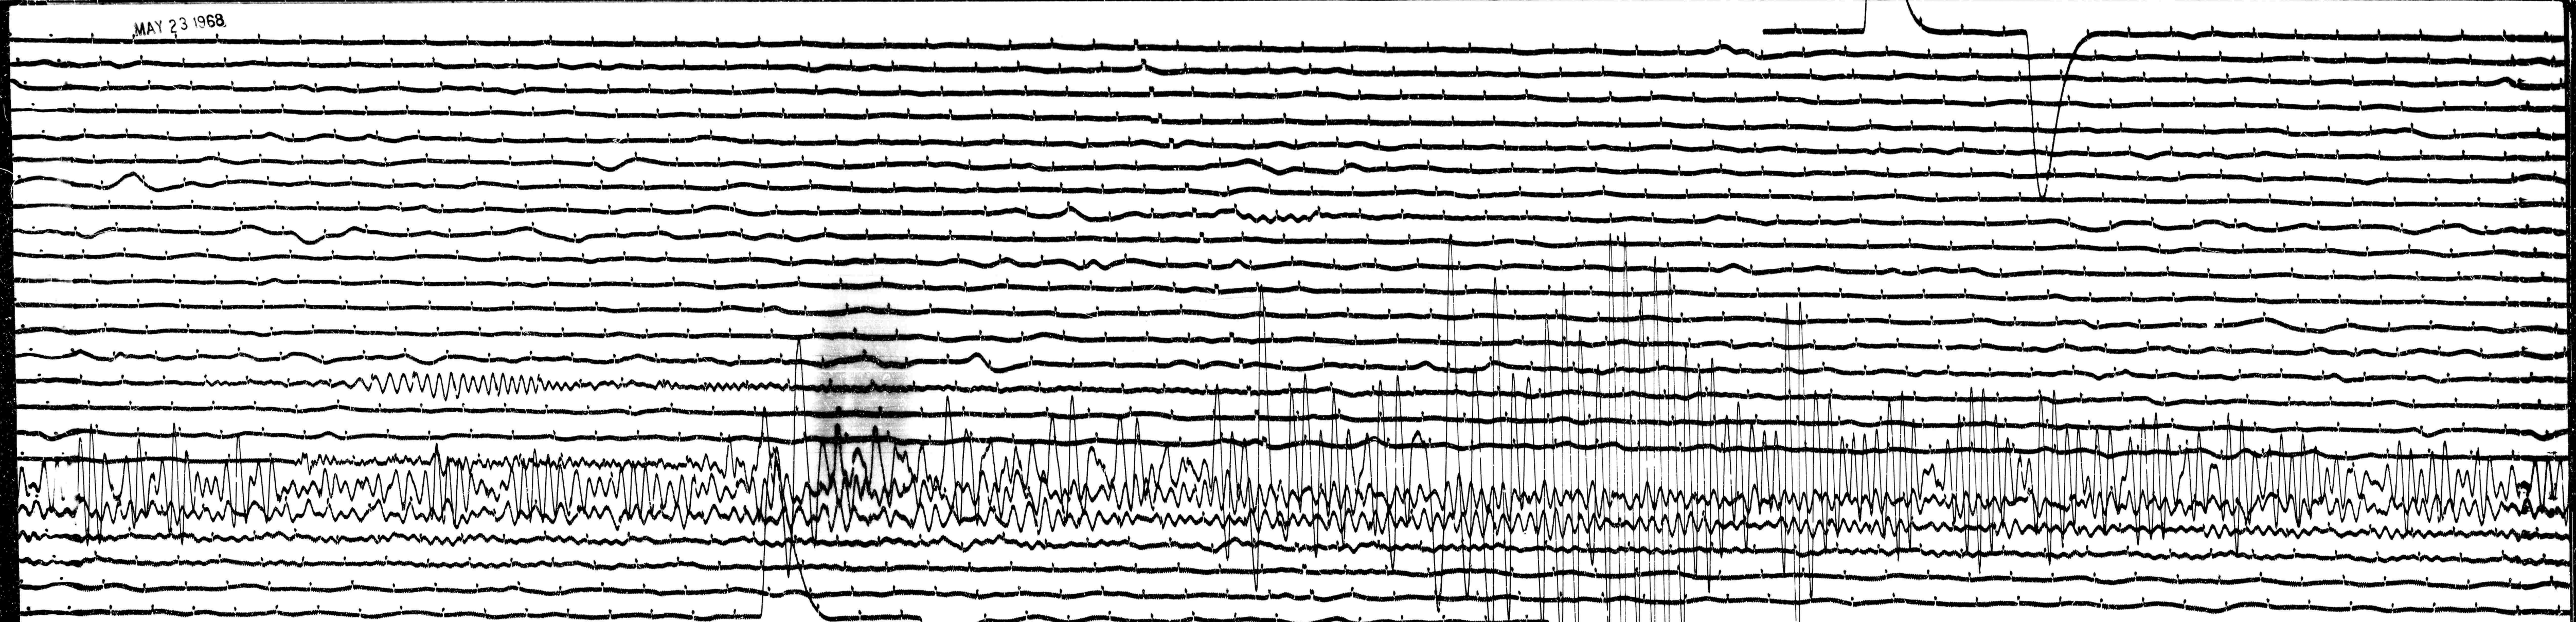

MAY 23 1968

MAY 24 1968

STATION *AMP* COMP *E* MAG *7* CAL *0.0* DC *0.00* N/A
 DATE ON *23* TIME ON *0016* CORR *-14* 10' N *0000* GMT
 DATE OFF *24* TIME OFF *001* CORR *-10* 10' MS *0000* GMT
 To *1g,00* Remarks: