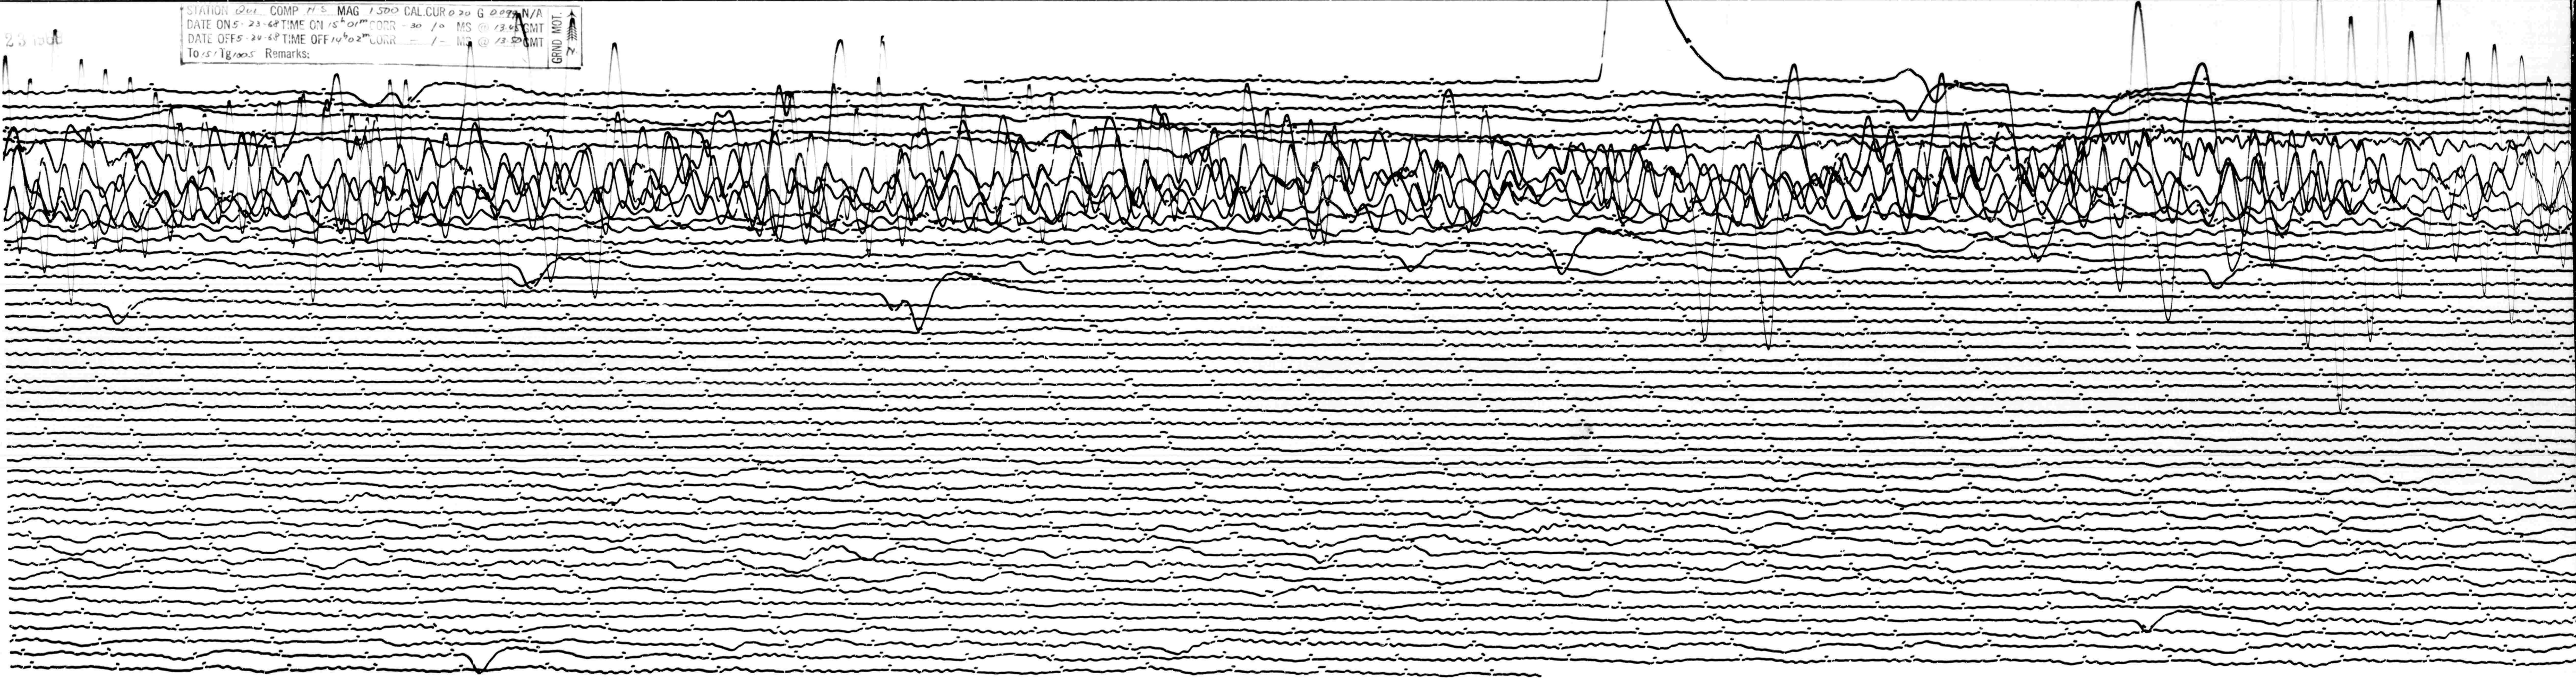

MAY 23 1968

STATION 022 COMP N S MAG 1500 CAL CUR 0 20 G 0097 N/A
DATE ON 5-23-68 TIME ON 15^h 01^m CORR -30 / 0 MS @ 13.48 GMT
DATE OFF 5-24-68 TIME OFF 14^h 02^m CORR - / - MS @ 13.00 GMT
To 157g 1005 Remarks:

GRIND MOT. ↑
N

68
LP-44