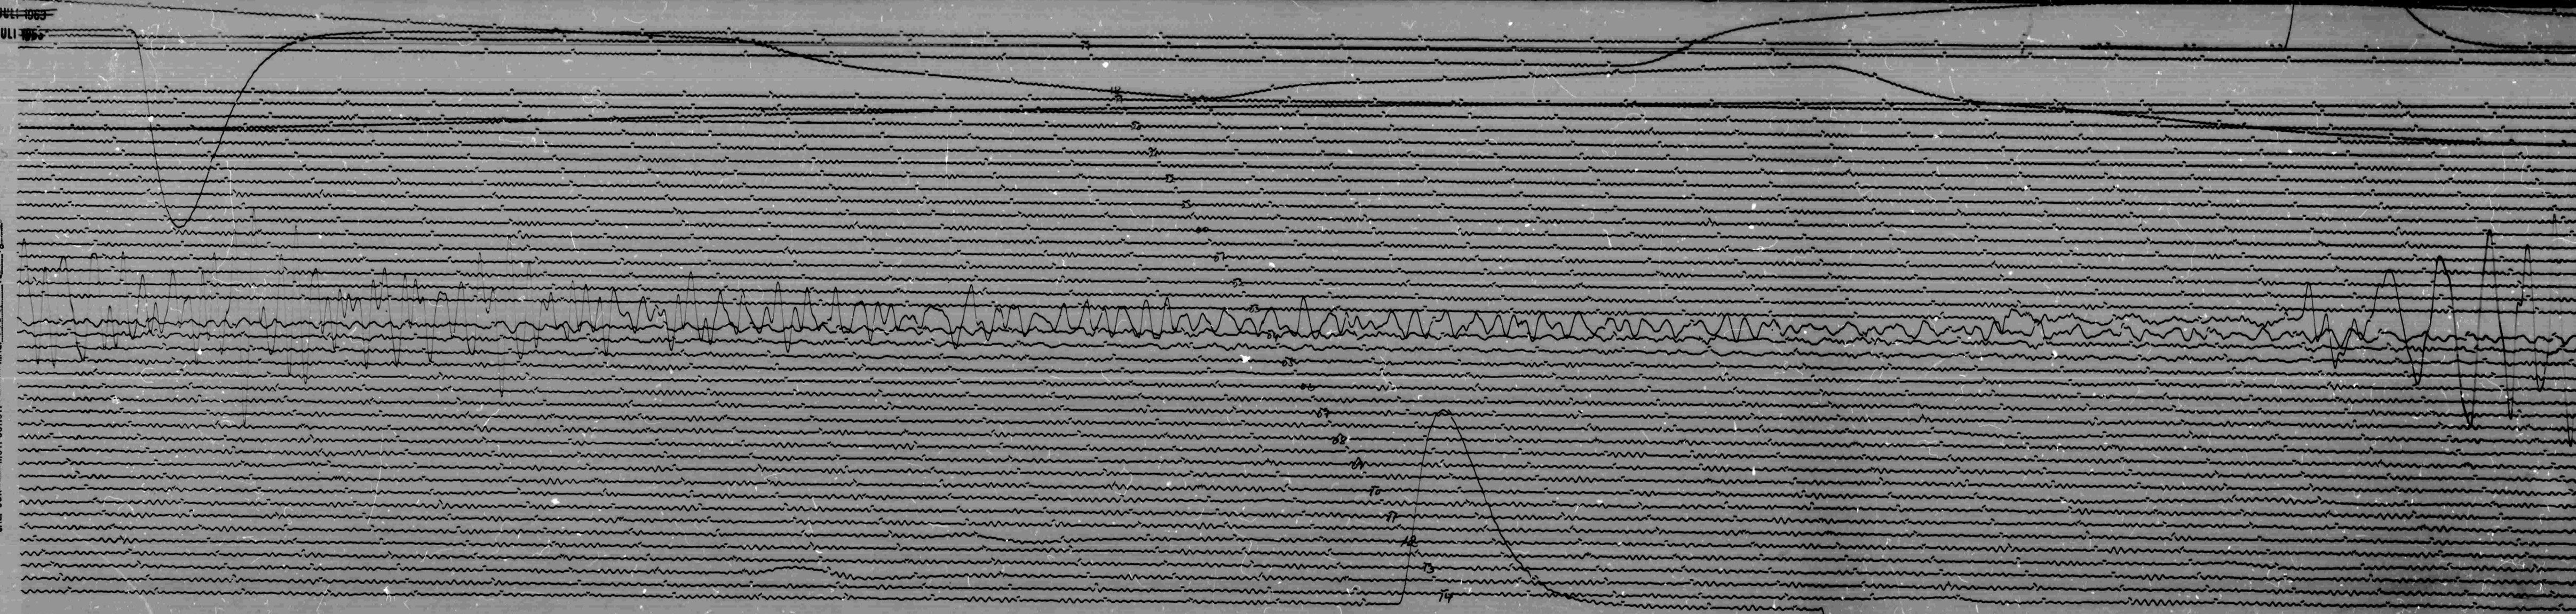

26 JUL 1963
25 JUL 1963

STATION 022 COMP. DATE 25 JUL 1963 GRID. MOT. →
ON 7674 CO. OF 7929 CAL. CORR. 25.0 AT 13.8 GOT.
CAL. CUR. 2.8. INT. CONST. 0.2. MAG. 7.5K 1022.18.20

26 JUL 1963

△ wrong.