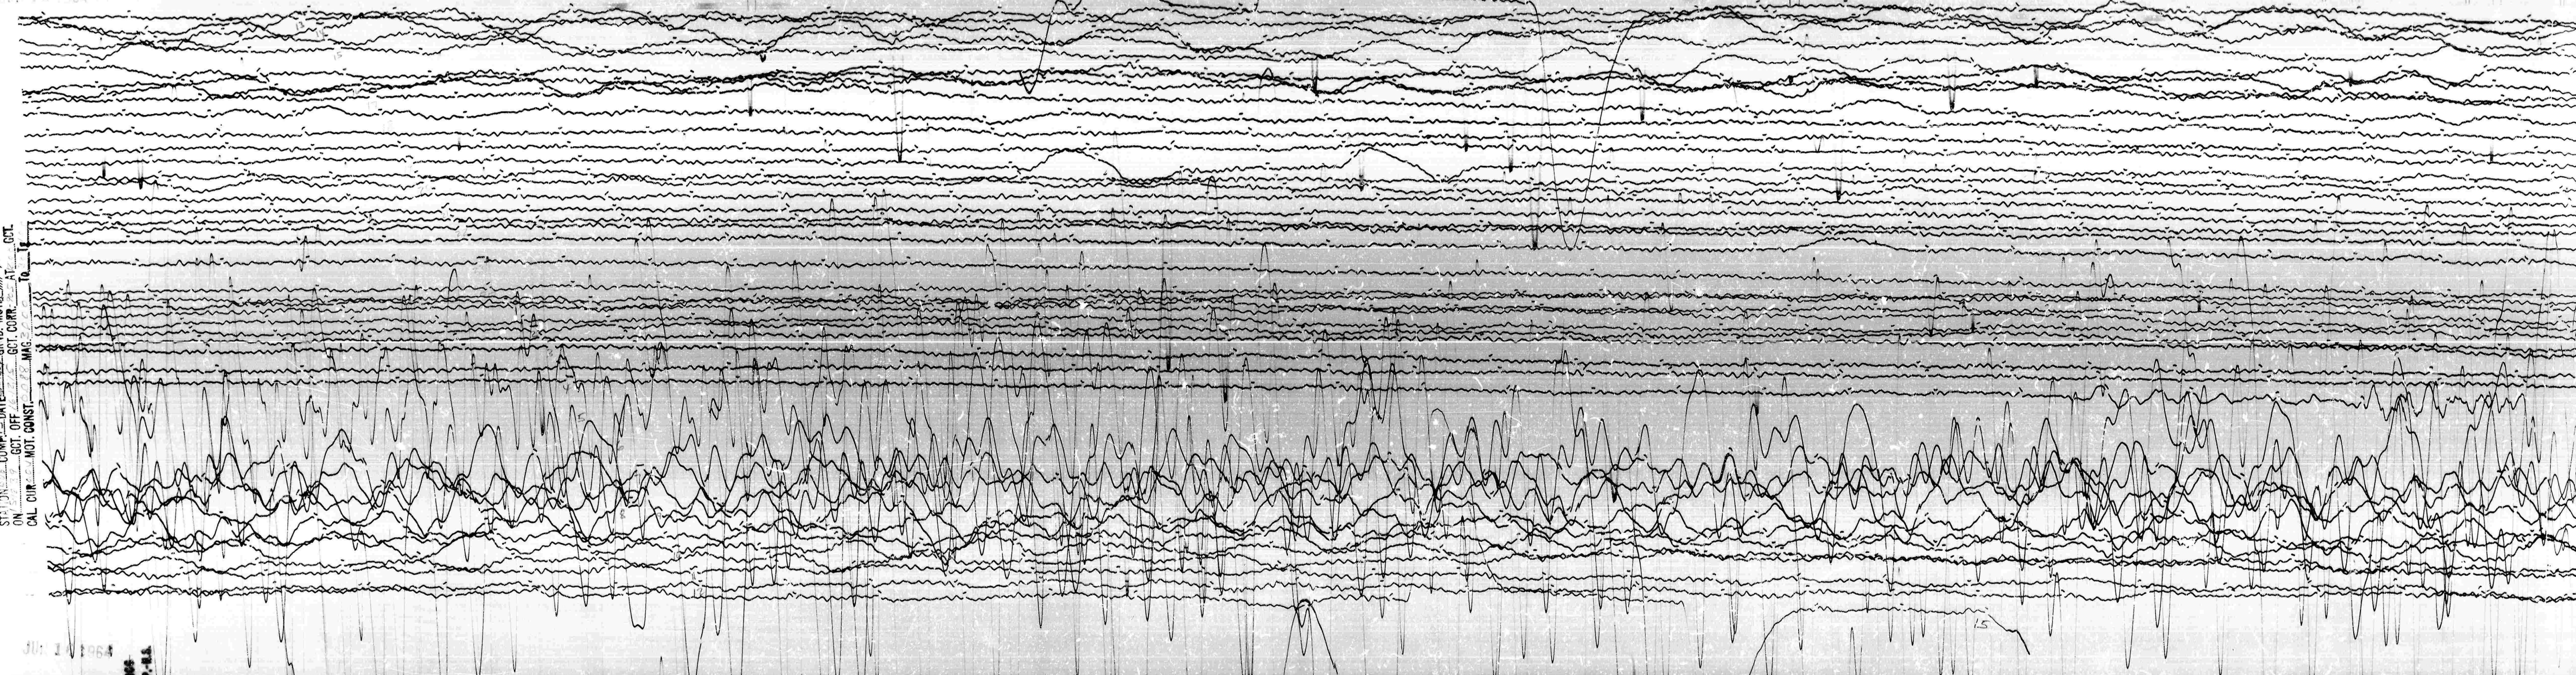

100 4 5 1964

STATION: DATE TIME OFF AT TO
ON 5/23 10:00 AM 1964 10:00
CAL CUR 1000 MAG 1000

100 1 1964

LP-11