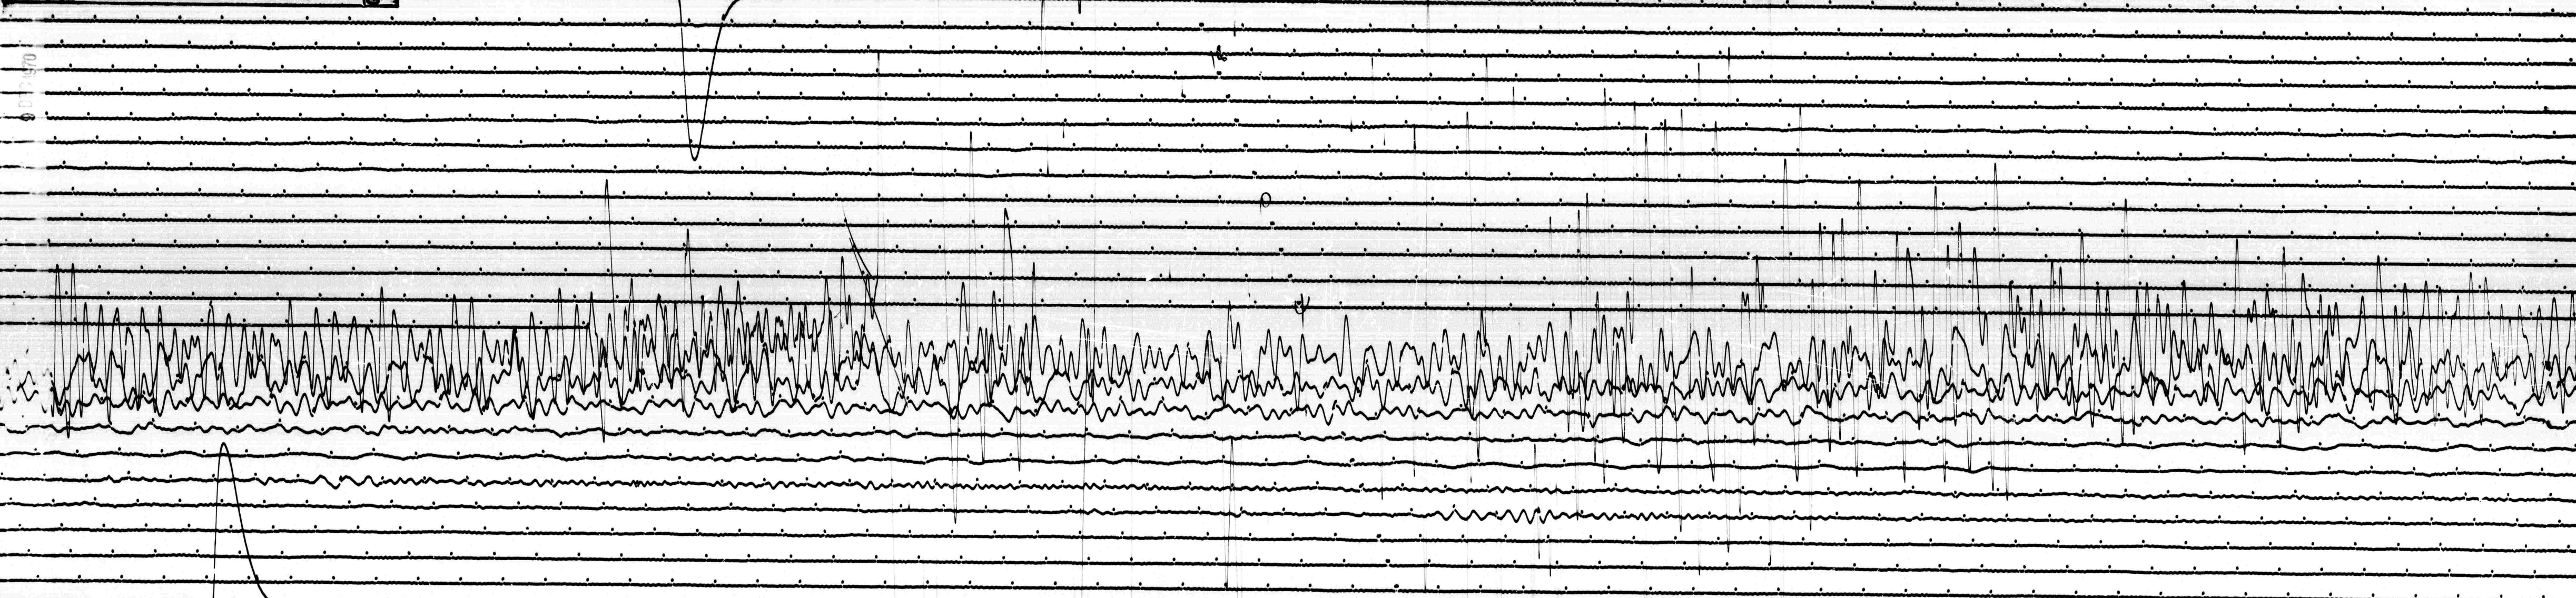

STATION TW COMP N-3 MAG 1500 CALIB 0.2 @ 0.95 V/A
DATE ON 12-9-70 TIME ON 1542 CORR +10.10 MS @ 1530 GMT
DATE OFF 12-10-70 TIME OFF 1538 CORR +10.10 MS @ 1537 GMT
To 15 To 100 Remarks:

045110
8

12-10-1970
TW
L-44