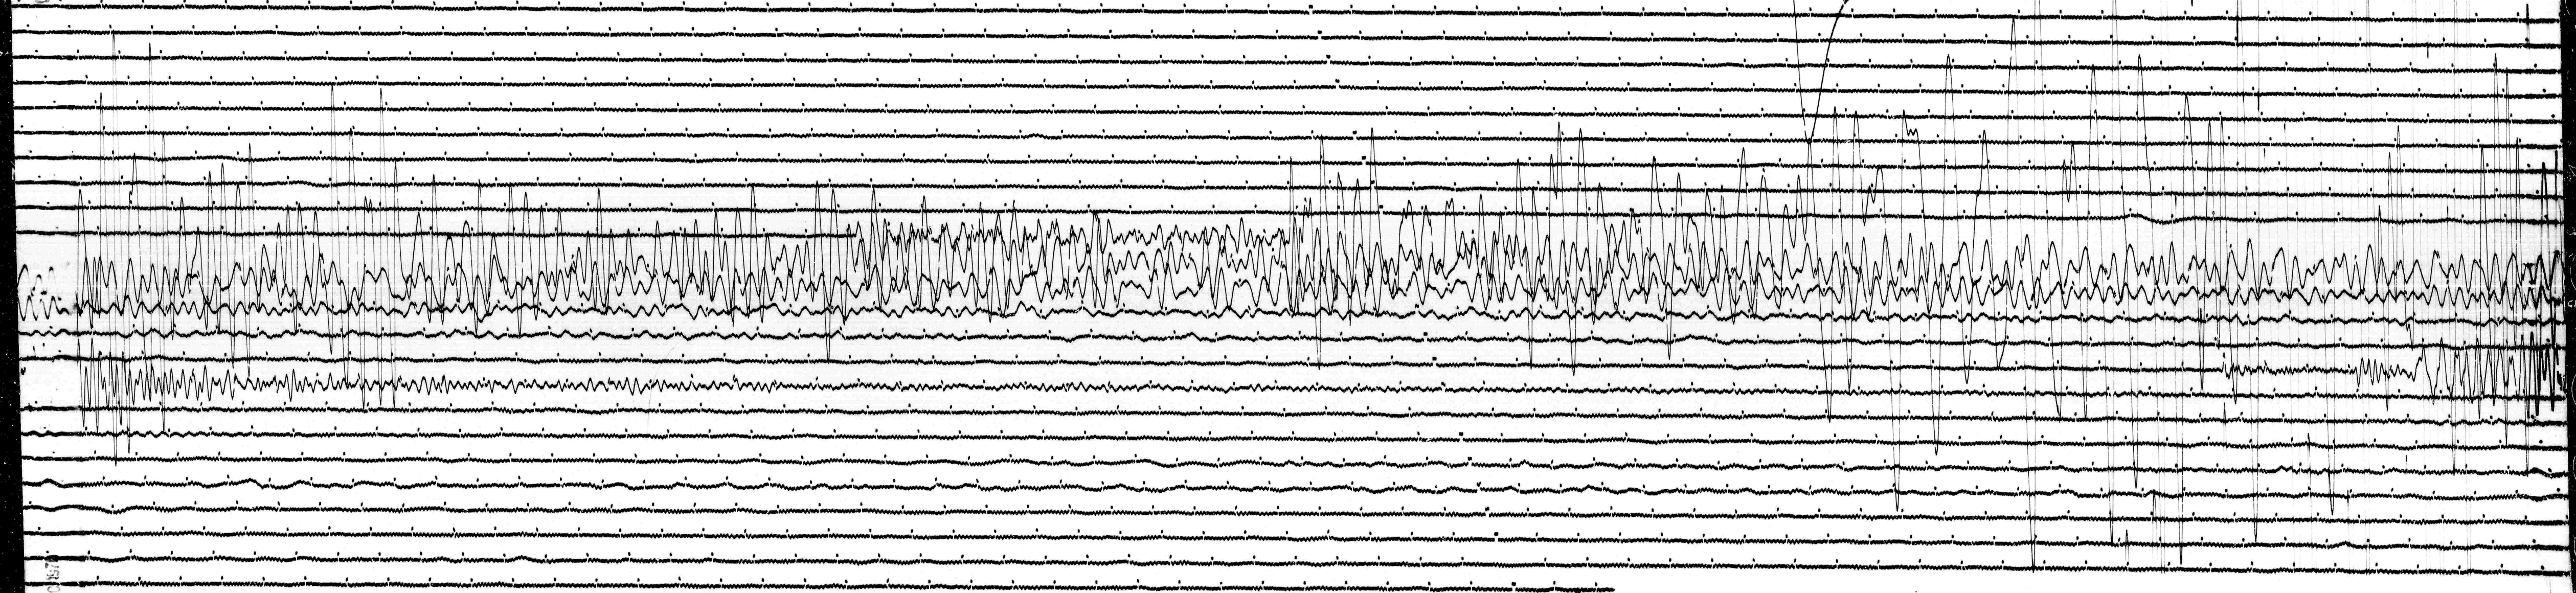

0 DEC 1970

STATION *606* COMP *N-S* MAG *1.500* CAL CUR *200* G *.042* N/A
 DATE ON *12/10/70* TIME ON *1905* CORR *-030* 10 MS @ *1855* GMT
 DATE OFF *12/10/70* TIME OFF *1907* CORR *-020* 10 MS @ *1855* GMT
 To 15 Tg 100 Remarks:

GRND MOT. ↑
 ↓

10 DEC 1970

606
L.P. 411