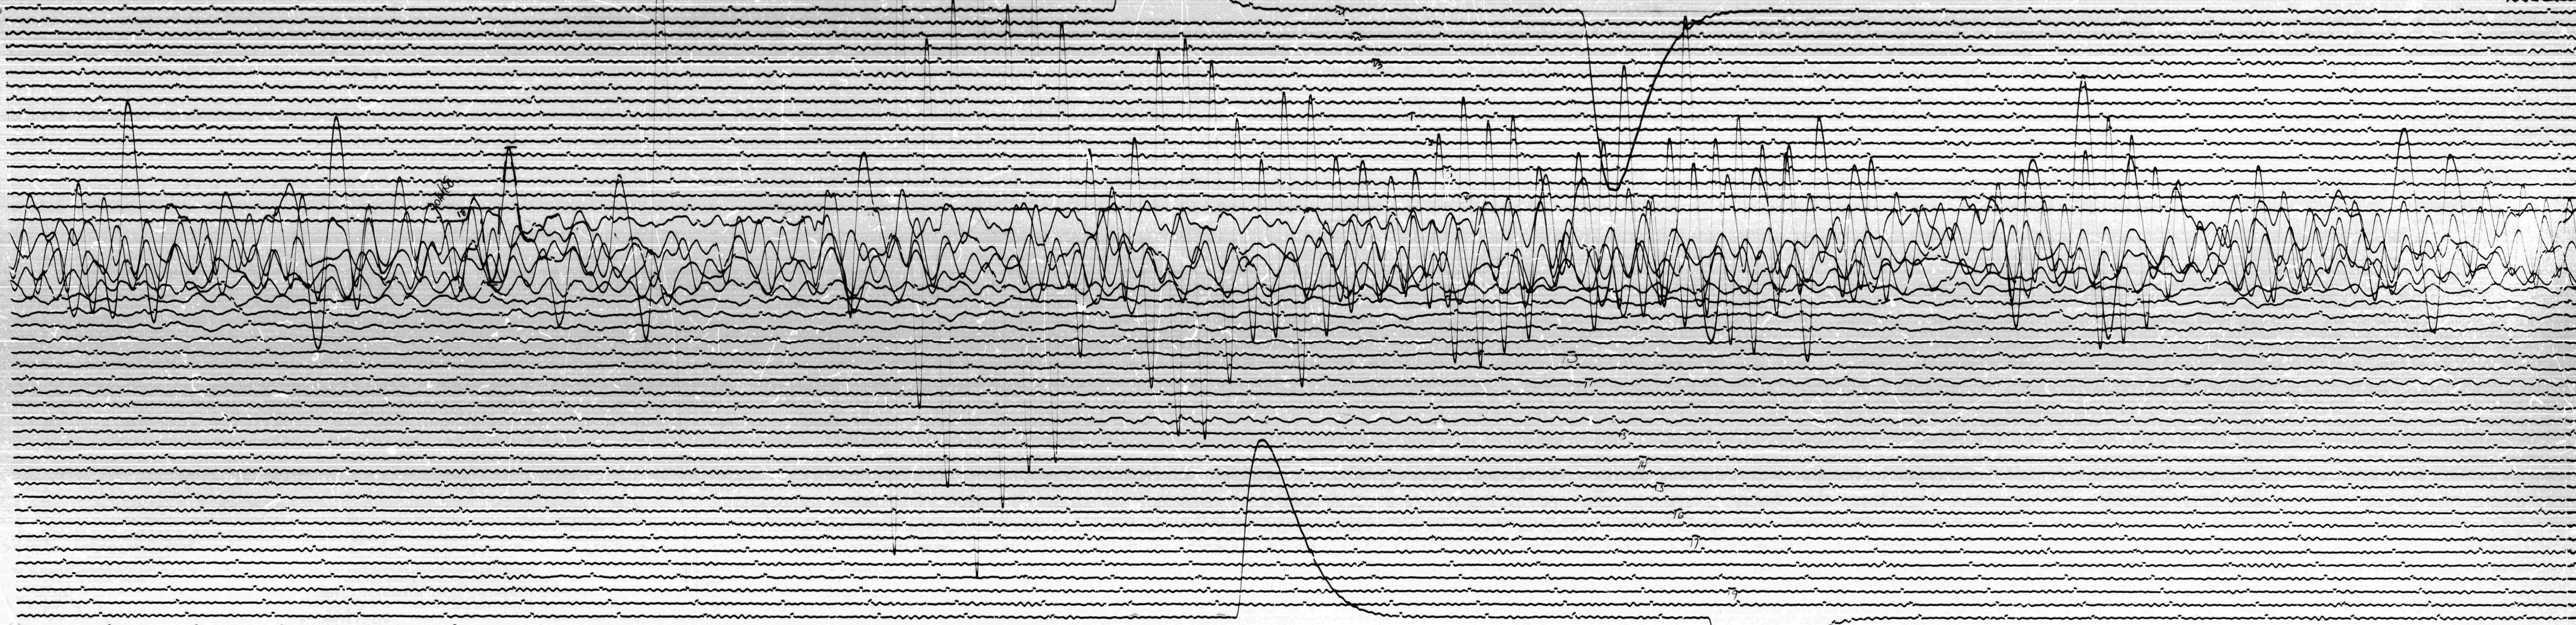

9 DEC 1970

2016

10 DEC 1970

STATION WEL COMP 2 MAG 7.50 CALCUR 0.4 G 0.107 N/

DATE ON DEC-9-70 TIME ON 2044 CORR. / MS @ GMT

DATE OFF DEC-10-70 TIME OFF 2016 CORR -180/0 MS @ 1953 GMT

To 15 Tg 100 Remarks:

2016

GRAND INOT. ↑

UP

WEL LP-1