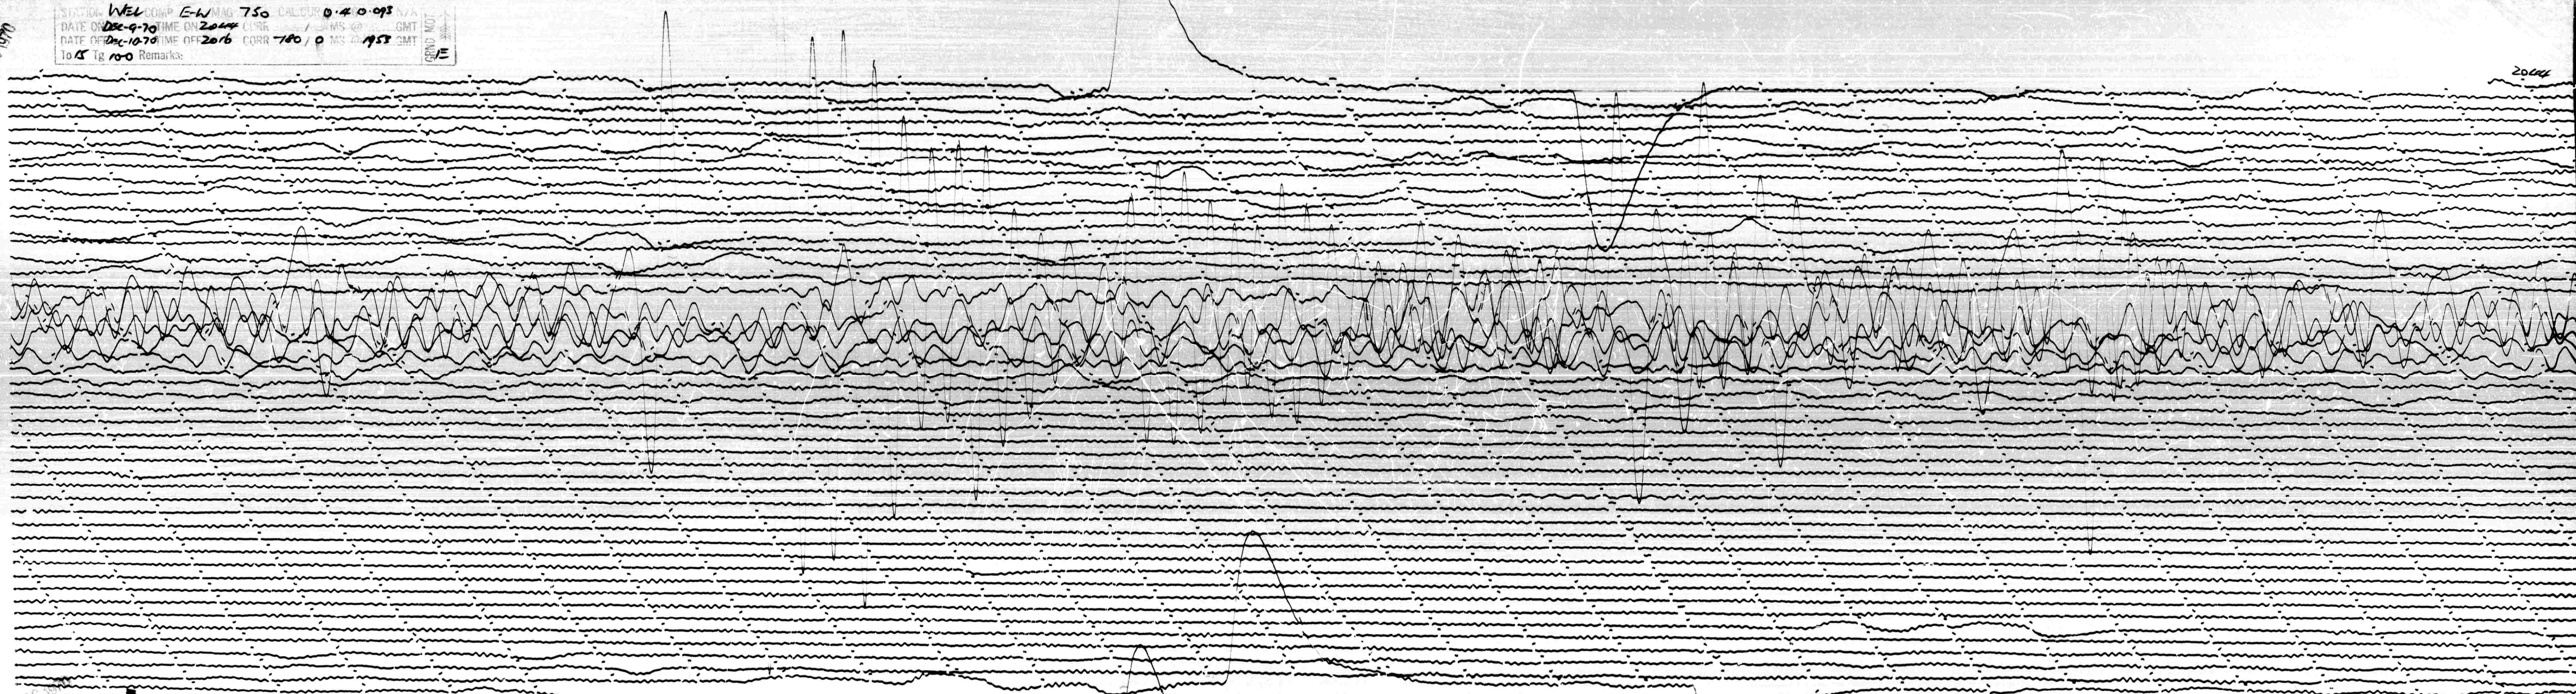

DEC 1970

STATION: WEL COMP E-W MAG 750 CALIBER 0.40093
DATE OF ~~Dec-9-70~~ TIME ON 2044 CURR / MS @ GMT
DATE OF ~~Dec-10-70~~ TIME OFF 2016 CORR -180 / 0 MS @ 1953 GMT
To 15 Tg 100 Remarks:

GRIND MOT.

2044

2016

DEC 1970

LP-EM