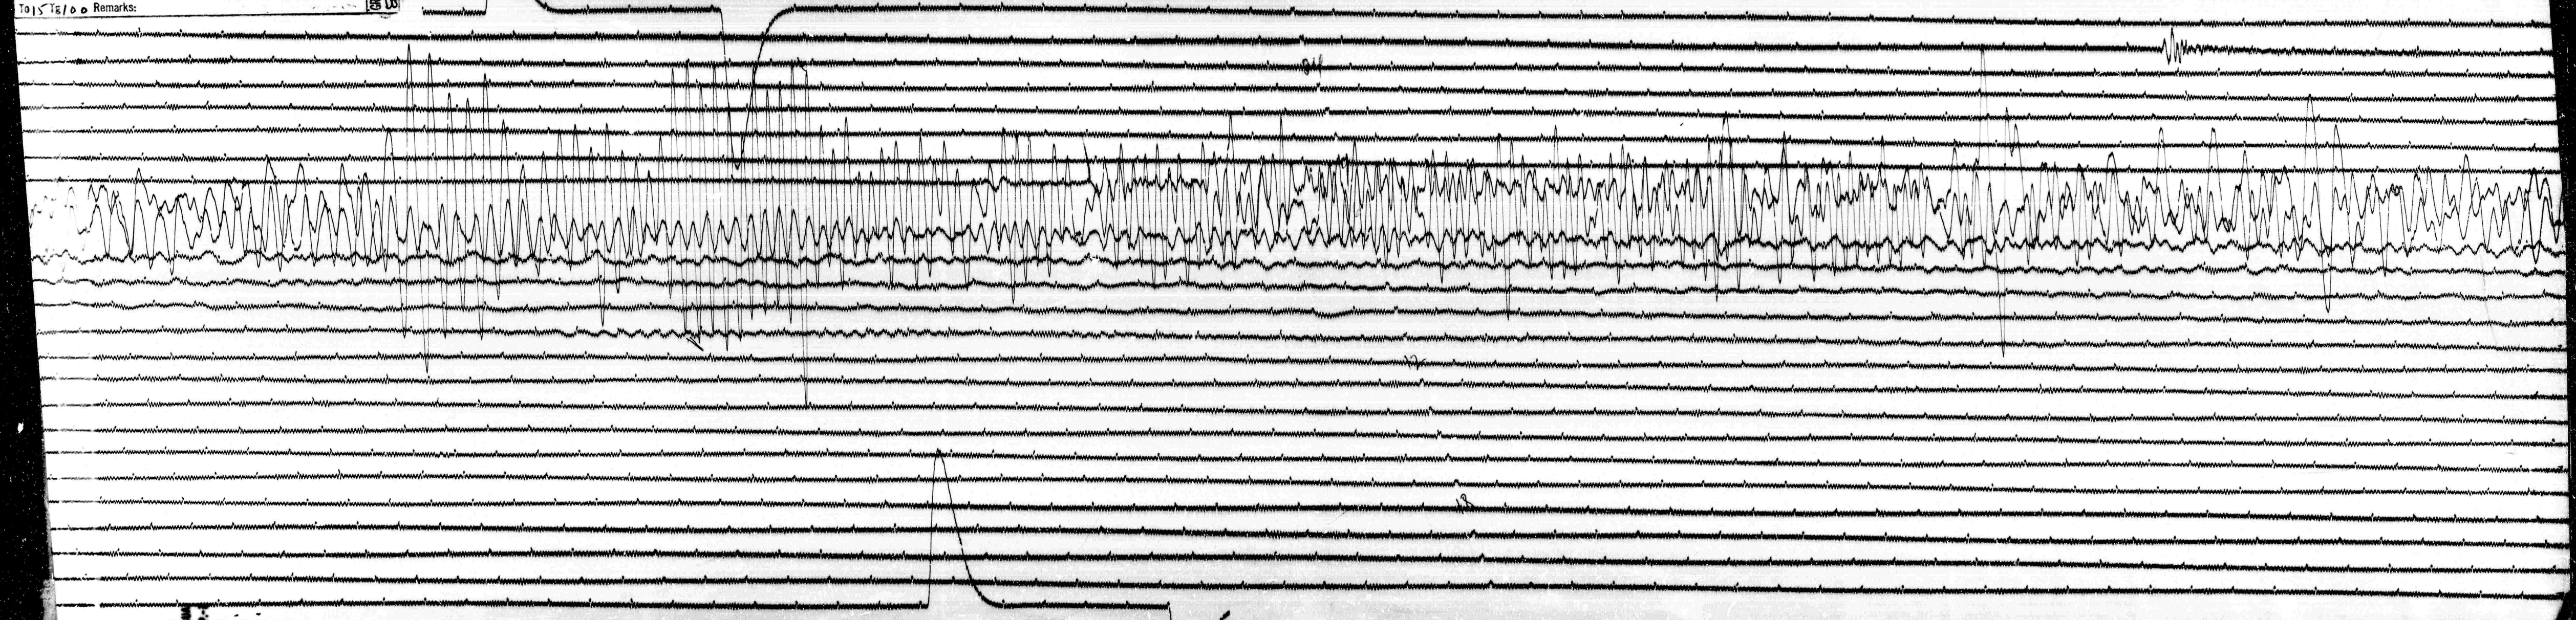

9 DEC 1970
STATION *GWA* COMP *Z* MAG *750* CAL CUR *.40* G. *.099* N/A
DATE ON *12-9-70* TIME ON *2140* CORR *000* MS @ *2140* GMT
DATE OFF *12-10-70* TIME OFF *2153* CORR *+00* MS @ *2146* GMT
To *151810* Remarks:

GRAND MOT. ↑

10 DEC 1970