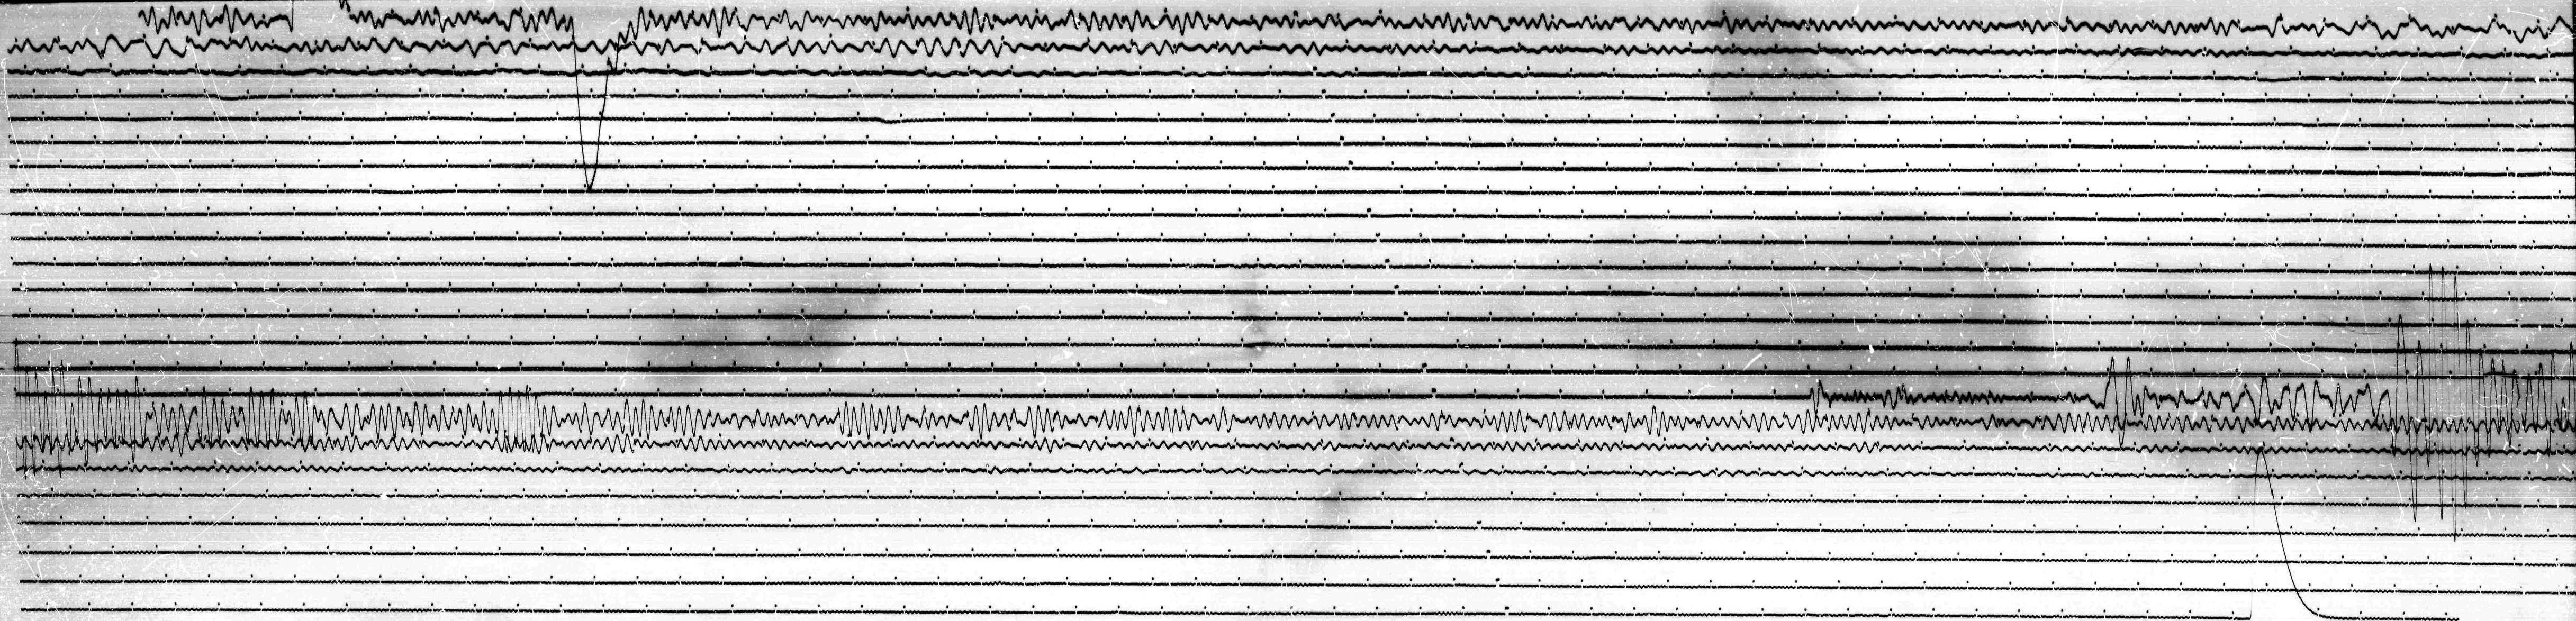

FEB 8 1971

FEB 9 1971

STATION YIECOMP MAG 7.5 CAL. CUR 2.7 G 7.18 N/A
 DATE ON 8-2-71 TIME 22:34 CORR 4.00 MS @ 22.30 GMT
 DATE OFF 9-2-71 TIME 0.72 CORR 1.0 MS @ 22.31 GMT
 To 15 Tg 100 Remarks:

GRND MOT. ↑
 ↓