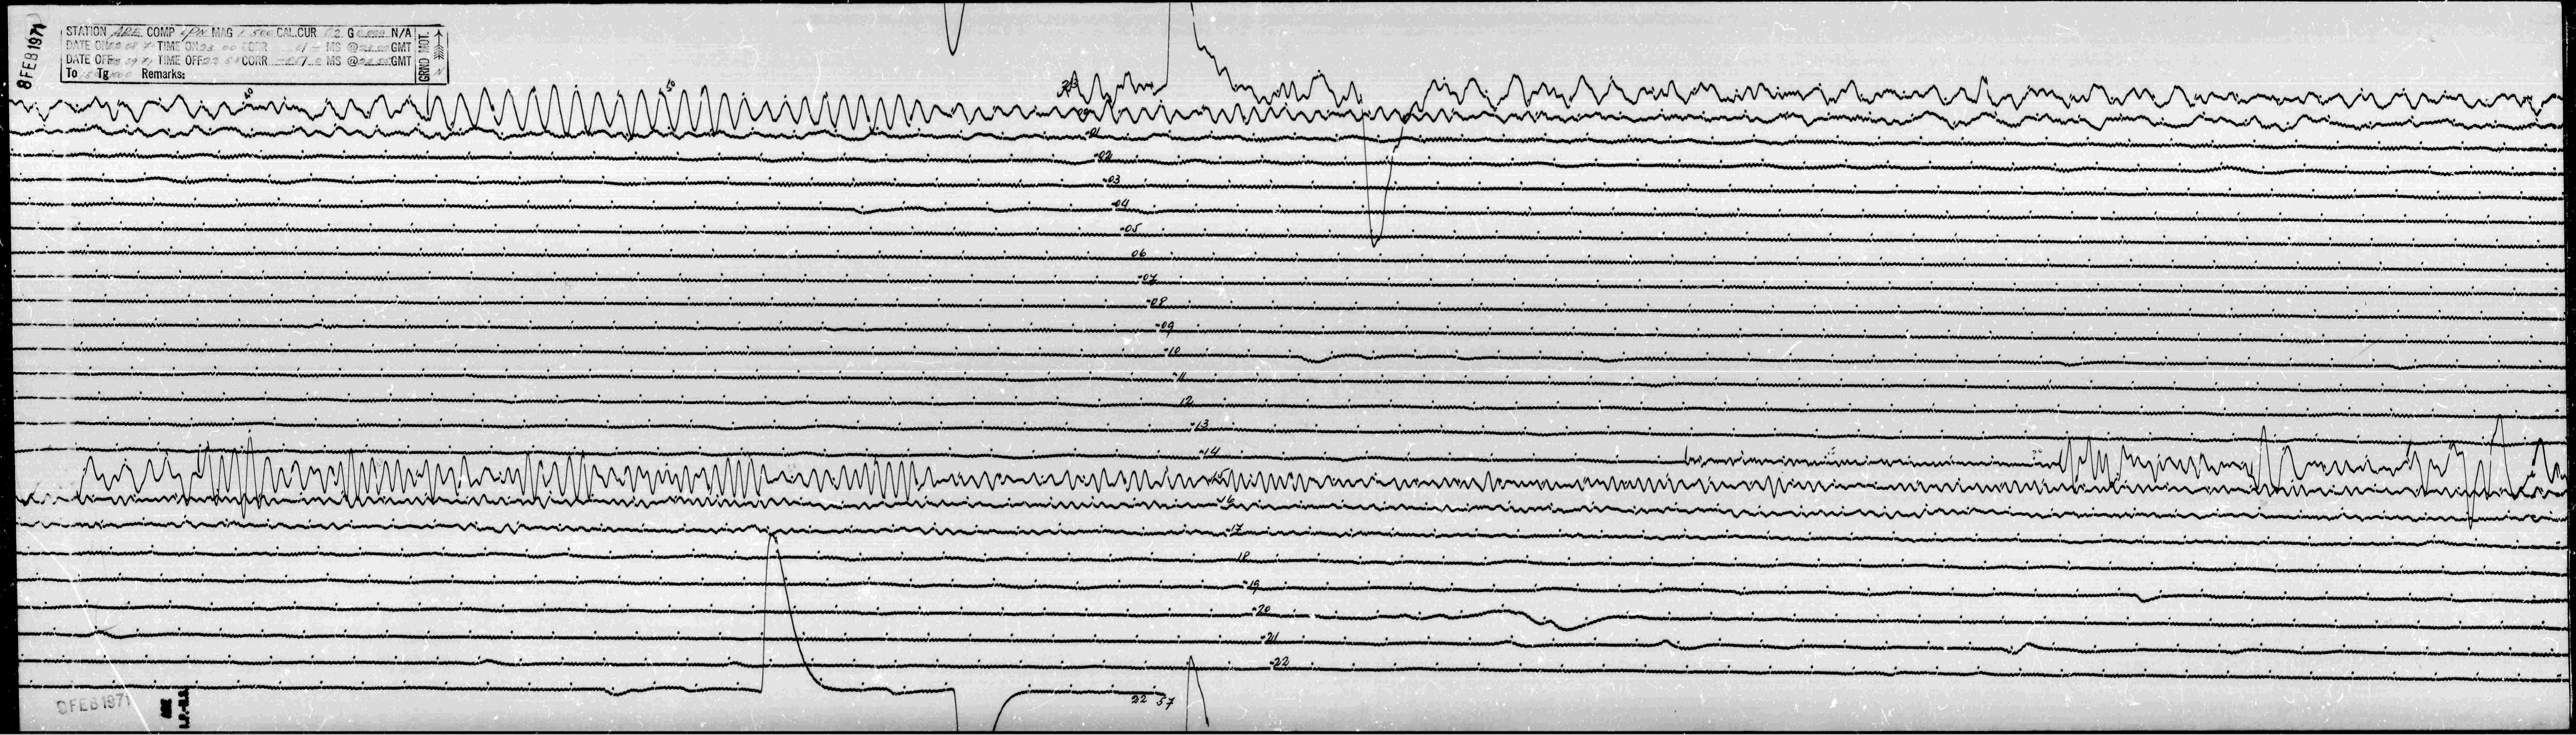

8 FEB 1971

STATION *ARE* COMP *4PX* MAG *1.500* CAL CUR *12* G *0.000* N/A  
 DATE ON *08 07* TIME ON *23 00* CORR *0.0* MS @ *22.00* GMT  
 DATE OFF *09 07* TIME OFF *22 50* CORR *-0.7* MS @ *22.50* GMT  
 To *154g* Remarks:

GRND MOT. ↑  
 ↓

8 FEB 1971

22 57