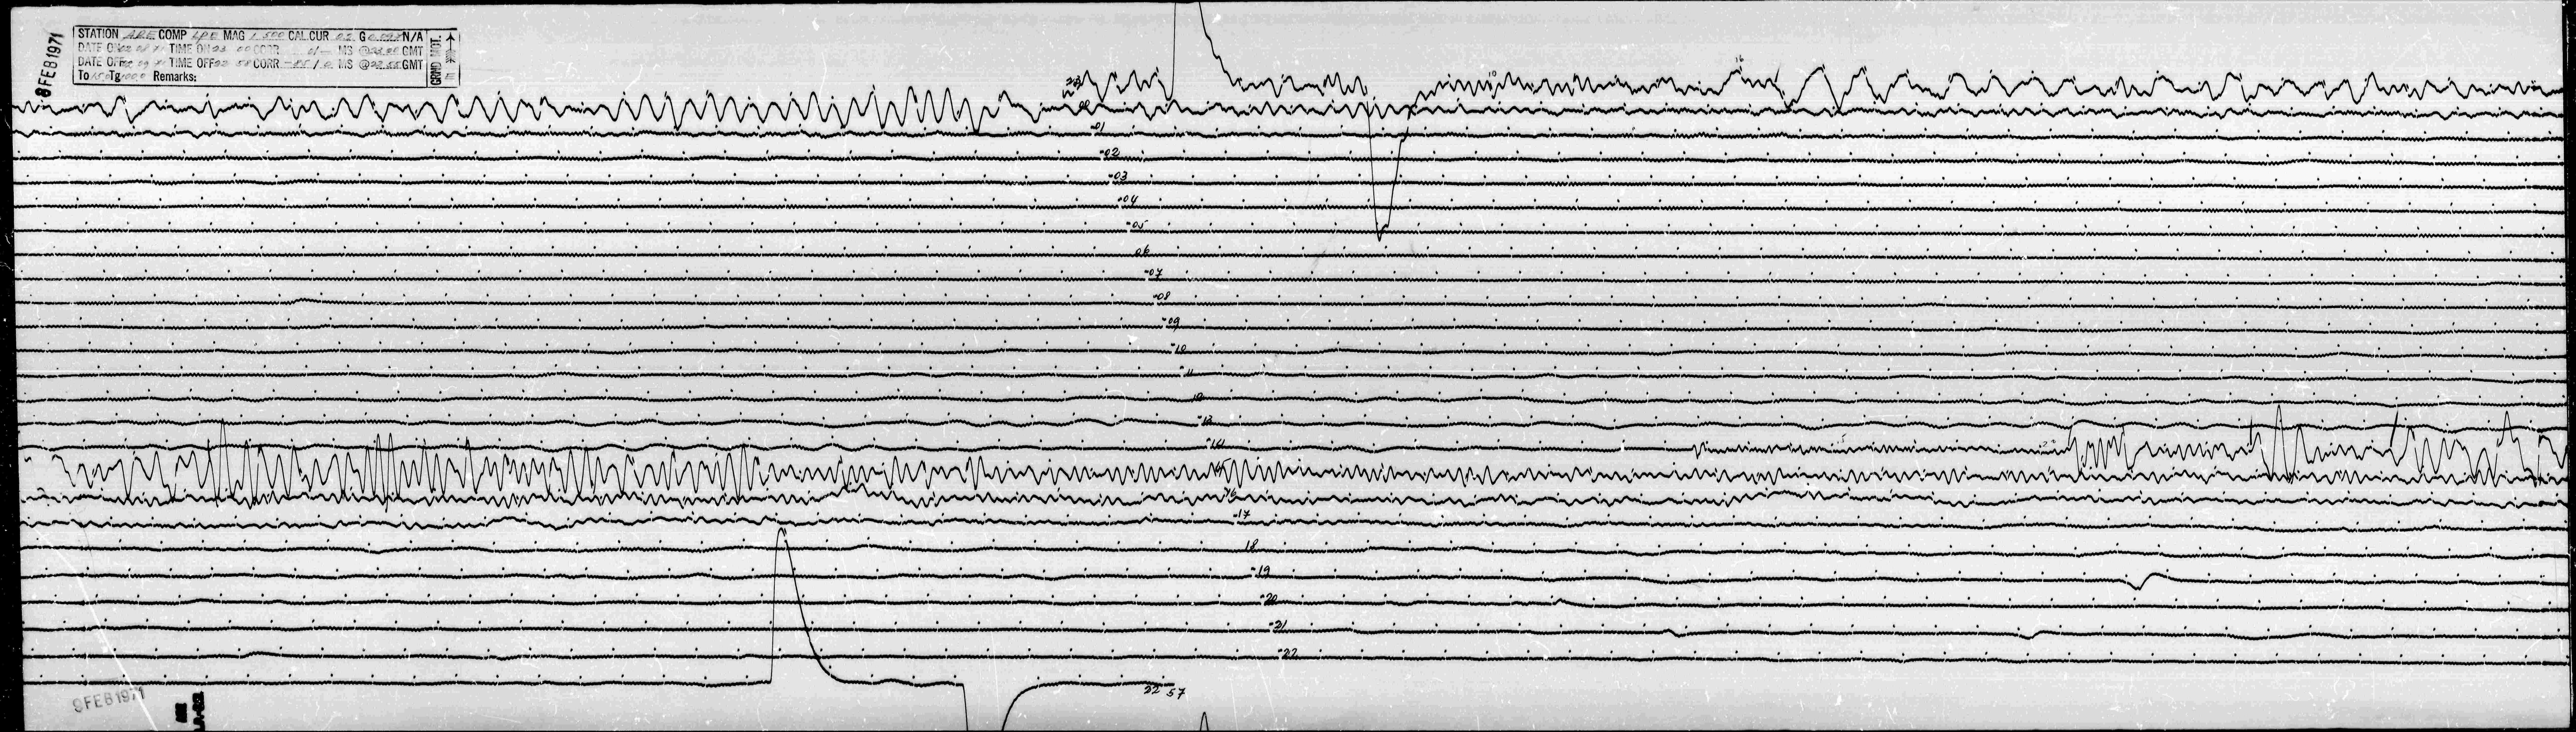

8 FEB 1971

STATION ARE COMP LPE MAG 1.500 CAL CUR 22 G 0.022 N/A  
 DATE OFF 02 09 TIME ON 23 00 CORR 01 MS @ 22.55 GMT  
 To 15.0g Remarks:

GRAND TOTAL  
 ↑  
 ↓

2

8

10

16

-01